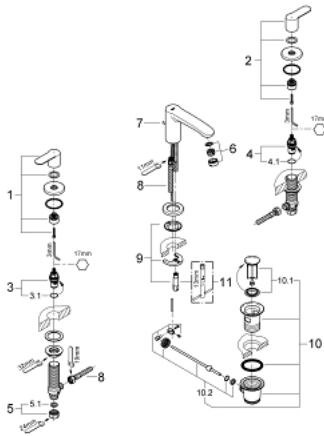

20 208 002 **EUROSTYLE COSMOPOLITAN 3-HOLE BASIN MIXER**  
**S-SIZE**

**PRODUCT DESCRIPTION**

- metal lever
- ceramic headparts  $1/2^\circ$ ,  $90^\circ$
- **GROHE StarLight** chrome finish
- **GROHE FastFixation** installation system with centering support
- spout with mousseur
- pop-up waste set  $1 \frac{1}{4}$ "
- pressure-proof, flexible connection hoses
- pressure-proof, flexible connection hoses between middle-body and side valves

## 20 208 002 EUROSTYLE COSMOPOLITAN 3-HOLE BASIN MIXER S-SIZE

### SPARE PARTS

- 1: Handle pair (Order-nr. 48309000)
- 2: Ceramic headpart, 1/2" (Order-nr. 45882000)
- 2.1: O-Ring Ø18,2 x Ø1,7 (Order-nr. 0392400M)
- 3: Ceramic headpart, 1/2" (Order-nr. 45883000)
- 3.1: O-Ring Ø18,2 x Ø1,7 (Order-nr. 0392400M)
- 4: Coupling nut 1/2" x 10.5 mm (Order-nr. 1290100M)
- 4.1: Fibre seal dia. Ø 18,5 x Ø 12 x 2 (Order-nr. 0138900M)
- 5: Flow restrictor (Order-nr. 13929000)
- 6: Pop-up rod (Order-nr. 46739000)
- 7: Connection hose (Order-nr. 46255000)
- 8: Shank mounting kit (Order-nr. 46671000)
- 9: Pop-up waste set 1 1/4" (Order-nr. 28910000)
- 9.1: Chrome bath plug (Order-nr. 07182000)
- 9.2: Eccentric rod (Order-nr. 07052000)
- 10: Mounting wrench (Order-nr. 19017000)\*
- 11: Eccentric rod (Order-nr. 07341000)\*
- 12: Coupling nut 1/2" x 14.5 mm (Order-nr. 1290200M)\*