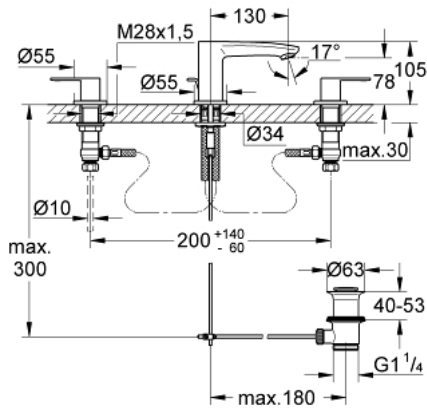

20 208 002 **EUROSTYLE COSMOPOLITAN 3-HOLE BASIN MIXER**  
**S-SIZE**

**PRODUCT DESCRIPTION**

- metal lever
- ceramic headparts  $1/2^\circ$ ,  $90^\circ$
- **GROHE StarLight** chrome finish
- **GROHE FastFixation** installation system with centering support
- spout with mousseur
- pop-up waste set  $1 \frac{1}{4}$ "
- pressure-proof, flexible connection hoses
- pressure-proof, flexible connection hoses between middle-body and side valves

## 20 208 002 EUROSTYLE COSMOPOLITAN 3-HOLE BASIN MIXER S-SIZE

### SPARE PARTS

- 1: Handle pair (Order-nr. 48309000)
- 2: Ceramic headpart, 1/2" (Order-nr. 45882000)
- 2.1: O-Ring Ø18,2 x Ø1,7 (Order-nr. 0392400M)
- 3: Ceramic headpart, 1/2" (Order-nr. 45883000)
- 3.1: O-Ring Ø18,2 x Ø1,7 (Order-nr. 0392400M)
- 4: Coupling nut 1/2" x 10.5 mm (Order-nr. 1290100M)
- 4.1: Fibre seal dia. Ø 18,5 x Ø 12 x 2 (Order-nr. 0138900M)
- 5: Flow restrictor (Order-nr. 13929000)
- 6: Pop-up rod (Order-nr. 46739000)
- 7: Connection hose (Order-nr. 46255000)
- 8: Shank mounting kit (Order-nr. 46671000)
- 9: Pop-up waste set 1 1/4" (Order-nr. 28910000)
- 9.1: Chrome bath plug (Order-nr. 07182000)
- 9.2: Eccentric rod (Order-nr. 07052000)
- 10: Mounting wrench (Order-nr. 19017000)\*
- 11: Eccentric rod (Order-nr. 07341000)\*
- 12: Coupling nut 1/2" x 14.5 mm (Order-nr. 1290200M)\*