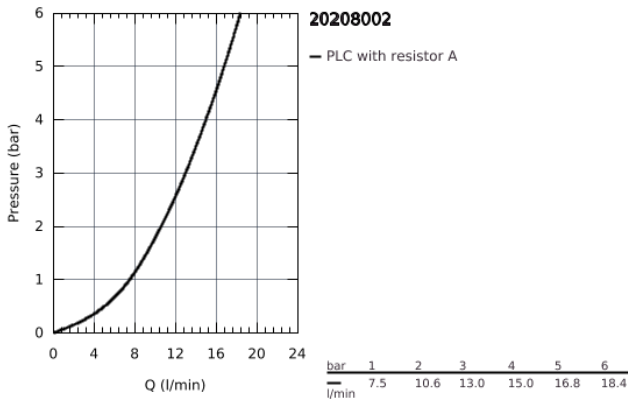

20 208 002 **EUROSTYLE COSMOPOLITAN 3-HOLE BASIN MIXER**  
**S-SIZE**

**PRODUCT DESCRIPTION**

- metal lever
- ceramic headparts  $1/2^\circ$ ,  $90^\circ$
- **GROHE StarLight** chrome finish
- **GROHE FastFixation** installation system with centering support
- spout with mousseur
- pop-up waste set  $1 \frac{1}{4}$ "
- pressure-proof, flexible connection hoses
- pressure-proof, flexible connection hoses between middle-body and side valves

## 20 208 002 EUROSTYLE COSMOPOLITAN 3-HOLE BASIN MIXER S-SIZE

### SPARE PARTS

- 1: Handle pair (Order-nr. 48309000)
- 2: Ceramic headpart, 1/2" (Order-nr. 45882000)
- 2.1: O-Ring Ø18,2 x Ø1,7 (Order-nr. 0392400M)
- 3: Ceramic headpart, 1/2" (Order-nr. 45883000)
- 3.1: O-Ring Ø18,2 x Ø1,7 (Order-nr. 0392400M)
- 4: Coupling nut 1/2" x 10.5 mm (Order-nr. 1290100M)
- 4.1: Fibre seal dia. Ø 18,5 x Ø 12 x 2 (Order-nr. 0138900M)
- 5: Flow restrictor (Order-nr. 13929000)
- 6: Pop-up rod (Order-nr. 46739000)
- 7: Connection hose (Order-nr. 46255000)
- 8: Shank mounting kit (Order-nr. 46671000)
- 9: Pop-up waste set 1 1/4" (Order-nr. 28910000)
- 9.1: Chrome bath plug (Order-nr. 07182000)
- 9.2: Eccentric rod (Order-nr. 07052000)
- 10: Mounting wrench (Order-nr. 19017000)\*
- 11: Eccentric rod (Order-nr. 07341000)\*
- 12: Coupling nut 1/2" x 14.5 mm (Order-nr. 1290200M)\*