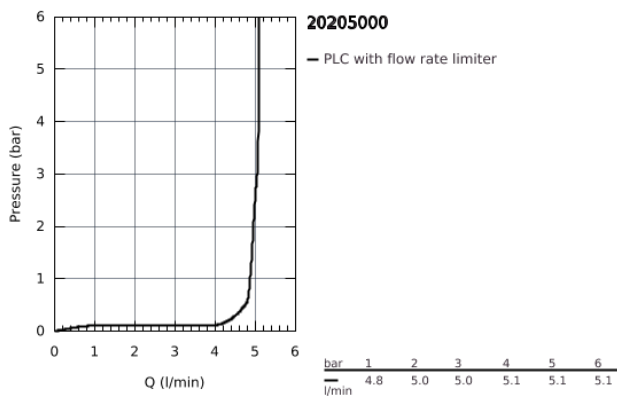

20 205 000 UNIVERSAL UNIVERSAL WALL-MOUNTED TAP DN15

PRODUCT DESCRIPTION

- flow rate: 6 l/min at 3 bar flow pressure
- flow-stop mousseur
- ceramic disk headpart
- connection thread 1/2"
- **GROHE StarLight** chrome finish
- projection 106 mm

20 205 000 **UNIVERSAL UNIVERSAL WALL-MOUNTED TAP DN15**

SPARE PARTS

1: Handle (Order-nr. 48041000)

1.1: Flow restrictor (Order-nr. 13998000)

2: Headpart (Order-nr. 48042000)