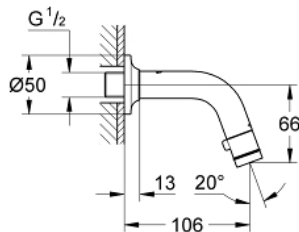

20 205 000 UNIVERSAL UNIVERSAL WALL-MOUNTED TAP DN15

PRODUCT DESCRIPTION

- flow rate: 6 l/min at 3 bar flow pressure
- flow-stop mousseur
- ceramic disk headpart
- connection thread 1/2"
- **GROHE StarLight** chrome finish
- projection 106 mm

20 205 000 **UNIVERSAL UNIVERSAL WALL-MOUNTED TAP DN15**

SPARE PARTS

1: Handle (Order-nr. 48041000)

1.1: Flow restrictor (Order-nr. 13998000)

2: Headpart (Order-nr. 48042000)