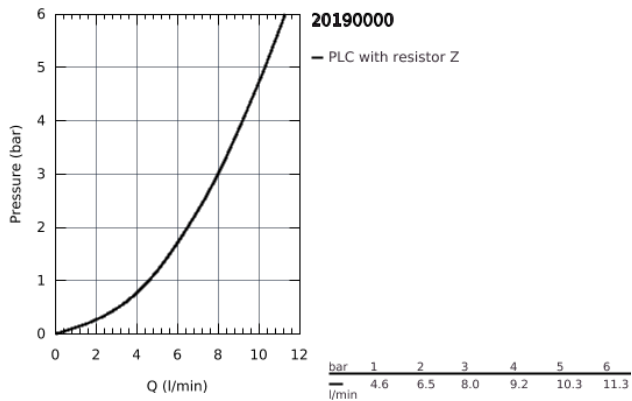

## 20 190 000 ALLURE THREE-HOLE BASIN MIXER 1/2" S-SIZE

### PRODUCT DESCRIPTION

- wall mounted
- **without concealed body**
- set for final installation for
- 32 706 000
- with metal plate
- valves hot/cold with Carborundum ceramic headparts 1/2" - 180
- **GROHE StarLight** chrome finish
- flow limiter 8 l/min.
- spout with mousseur
- centre distance 200 mm
- projection 172 mm