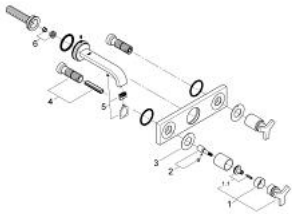

## 20 190 000 ALLURE THREE-HOLE BASIN MIXER 1/2" S-SIZE

### PRODUCT DESCRIPTION

- wall mounted
- **without concealed body**
- set for final installation for
- 32 706 000
- with metal plate
- valves hot/cold with Carborundum ceramic headparts 1/2" - 180
- **GROHE StarLight** chrome finish
- flow limiter 8 l/min.
- spout with mousseur
- centre distance 200 mm
- projection 172 mm

20 190 000 **ALLURE THREE-HOLE BASIN MIXER 1/2"**  
**S-SIZE**

**SPARE PARTS**

- 1: Handle (Order-nr. 46611000)
- 1.1: Replacement handle connection kit (Order-nr. 45605000)
- 2: Extension (Order-nr. 45607000)
- 3: Sealing washer (Order-nr. 48046000)
- 4: Extension 20-80 (Order-nr. 45202000)
- 5: Flow restrictor (Order-nr. 13220000)
- 6: Mousseur (Order-nr. 46324000)