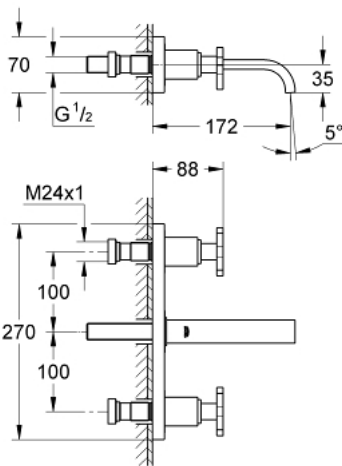

## 20 190 000 ALLURE THREE-HOLE BASIN MIXER 1/2" S-SIZE

### PRODUCT DESCRIPTION

- wall mounted
- **without concealed body**
- set for final installation for
- 32 706 000
- with metal plate
- valves hot/cold with Carborundum ceramic headparts 1/2" - 180
- **GROHE StarLight** chrome finish
- flow limiter 8 l/min.
- spout with mousseur
- centre distance 200 mm
- projection 172 mm

20 190 000 **ALLURE THREE-HOLE BASIN MIXER 1/2"**  
**S-SIZE**

**SPARE PARTS**

- 1: Handle (Order-nr. 46611000)
- 1.1: Replacement handle connection kit (Order-nr. 45605000)
- 2: Extension (Order-nr. 45607000)
- 3: Sealing washer (Order-nr. 48046000)
- 4: Extension 20-80 (Order-nr. 45202000)
- 5: Flow restrictor (Order-nr. 13220000)
- 6: Mousseur (Order-nr. 46324000)