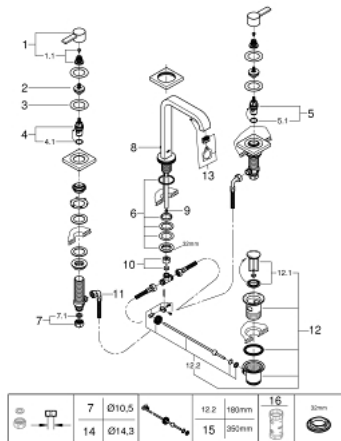

20 188 000 **ALLURE THREE-HOLE BASIN MIXER 1/2"**
M-SIZE

PRODUCT DESCRIPTION

- ceramic headparts 1/2", 90°
- **GROHE StarLight** chrome finish
- flow limiter 8 l/min.
- spout with mousseur
- pressure-proof, flexible connection hoses between spout and side valves
- pop-up waste set 1 1/4"

20 188 000 ALLURE THREE-HOLE BASIN MIXER 1/2" M-SIZE

SPARE PARTS

- 1: Handle (Order-nr. 48043000)
 - 1.1: Replacement handle connection kit (Order-nr. 45186000)
 - 2: Extension (Order-nr. 48045000)
 - 3: Sealing washer (Order-nr. 48047000)
 - 4: Ceramic headpart, 1/2" (Order-nr. 45882000)
 - 4.1: O-Ring Ø18,2 x Ø1,7 (Order-nr. 0392400M)
 - 5: Ceramic headpart, 1/2" (Order-nr. 45883000)
 - 5.1: O-Ring Ø18,2 x Ø1,7 (Order-nr. 0392400M)
 - 6: Shank fastening assembly (Order-nr. 45025000)
 - 7: Coupling nut 1/2" x 10.5 mm (Order-nr. 1290100M)
 - 7.1: Fibre seal dia. Ø 18,5 x Ø 12 x 2 (Order-nr. 0138900M)
 - 8: Pop-up rod (Order-nr. 65196000)
 - 9: Mousseur (Order-nr. 46324000)
 - 10: Compression union 3/8" (Order-nr. 12914000)
 - 11: Flexible connection hose (Order-nr. 45704000)
 - 12: Pop-up waste set 1 1/4" (Order-nr. 28910000)
 - 12.1: Chrome bath plug (Order-nr. 07182000)
 - 12.2: Eccentric rod (Order-nr. 07052000)
 - 13: Flow restrictor (Order-nr. 13220000)
 - 14: Coupling nut 1/2" x 14.5 mm (Order-nr. 1290200M)*
 - 15: Eccentric rod (Order-nr. 07341000)*
 - 16: Socket Spanner (Order-nr. 19332000)*
- * Optional accessories