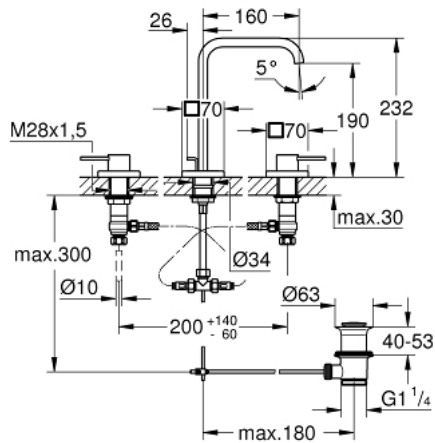

20 188 000 **ALLURE THREE-HOLE BASIN MIXER 1/2"**
M-SIZE

PRODUCT DESCRIPTION

- ceramic headparts 1/2", 90°
- **GROHE StarLight** chrome finish
- flow limiter 8 l/min.
- spout with mousseur
- pressure-proof, flexible connection hoses between spout and side valves
- pop-up waste set 1 1/4"

20 188 000 ALLURE THREE-HOLE BASIN MIXER 1/2" M-SIZE

SPARE PARTS

- 1: Handle (Order-nr. 48043000)
 - 1.1: Replacement handle connection kit (Order-nr. 45186000)
 - 2: Extension (Order-nr. 48045000)
 - 3: Sealing washer (Order-nr. 48047000)
 - 4: Ceramic headpart, 1/2" (Order-nr. 45882000)
 - 4.1: O-Ring Ø18,2 x Ø1,7 (Order-nr. 0392400M)
 - 5: Ceramic headpart, 1/2" (Order-nr. 45883000)
 - 5.1: O-Ring Ø18,2 x Ø1,7 (Order-nr. 0392400M)
 - 6: Shank fastening assembly (Order-nr. 45025000)
 - 7: Coupling nut 1/2" x 10.5 mm (Order-nr. 1290100M)
 - 7.1: Fibre seal dia. Ø 18,5 x Ø 12 x 2 (Order-nr. 0138900M)
 - 8: Pop-up rod (Order-nr. 65196000)
 - 9: Mousseur (Order-nr. 46324000)
 - 10: Compression union 3/8" (Order-nr. 12914000)
 - 11: Flexible connection hose (Order-nr. 45704000)
 - 12: Pop-up waste set 1 1/4" (Order-nr. 28910000)
 - 12.1: Chrome bath plug (Order-nr. 07182000)
 - 12.2: Eccentric rod (Order-nr. 07052000)
 - 13: Flow restrictor (Order-nr. 13220000)
 - 14: Coupling nut 1/2" x 14.5 mm (Order-nr. 1290200M)*
 - 15: Eccentric rod (Order-nr. 07341000)*
 - 16: Socket Spanner (Order-nr. 19332000)*
- * Optional accessories