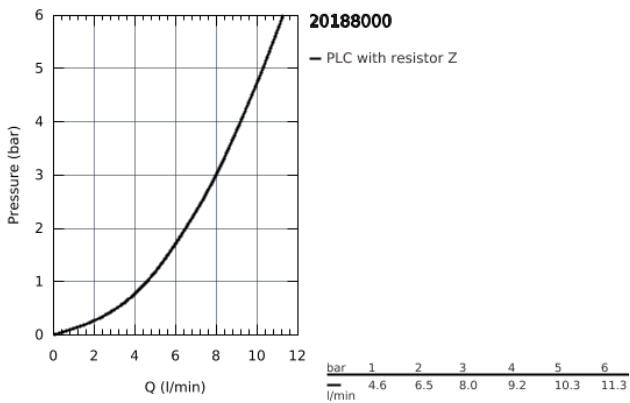

20 188 000 **ALLURE THREE-HOLE BASIN MIXER 1/2"**
M-SIZE

PRODUCT DESCRIPTION

- ceramic headparts 1/2", 90°
- **GROHE StarLight** chrome finish
- flow limiter 8 l/min.
- spout with mousseur
- pressure-proof, flexible connection hoses between spout and side valves
- pop-up waste set 1 1/4"

20 188 000 ALLURE THREE-HOLE BASIN MIXER 1/2" M-SIZE

SPARE PARTS

- 1: Handle (Order-nr. 48043000)
 - 1.1: Replacement handle connection kit (Order-nr. 45186000)
 - 2: Extension (Order-nr. 48045000)
 - 3: Sealing washer (Order-nr. 48047000)
 - 4: Ceramic headpart, 1/2" (Order-nr. 45882000)
 - 4.1: O-Ring Ø18,2 x Ø1,7 (Order-nr. 0392400M)
 - 5: Ceramic headpart, 1/2" (Order-nr. 45883000)
 - 5.1: O-Ring Ø18,2 x Ø1,7 (Order-nr. 0392400M)
 - 6: Shank fastening assembly (Order-nr. 45025000)
 - 7: Coupling nut 1/2" x 10.5 mm (Order-nr. 1290100M)
 - 7.1: Fibre seal dia. Ø 18,5 x Ø 12 x 2 (Order-nr. 0138900M)
 - 8: Pop-up rod (Order-nr. 65196000)
 - 9: Mousseur (Order-nr. 46324000)
 - 10: Compression union 3/8" (Order-nr. 12914000)
 - 11: Flexible connection hose (Order-nr. 45704000)
 - 12: Pop-up waste set 1 1/4" (Order-nr. 28910000)
 - 12.1: Chrome bath plug (Order-nr. 07182000)
 - 12.2: Eccentric rod (Order-nr. 07052000)
 - 13: Flow restrictor (Order-nr. 13220000)
 - 14: Coupling nut 1/2" x 14.5 mm (Order-nr. 1290200M)*
 - 15: Eccentric rod (Order-nr. 07341000)*
 - 16: Socket Spanner (Order-nr. 19332000)*
- * Optional accessories