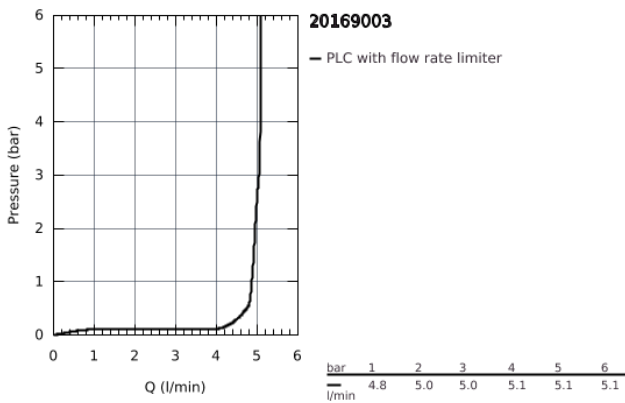

20 169 003 **GROHE ATRIO THREE-HOLE BASIN MIXER 1/2"**
S-SIZE

PRODUCT DESCRIPTION

- wall mounted
- set for final installation for
- 29 025 002
- **without concealed body**
- valves hot/cold
- with headparts 1/2" - 90°
- **GROHE StarLight** chrome finish
- **GROHE EcoJoy** 5.7 l/min laminar mousseur
- centre distance 200 mm
- projection 180 mm
- with lever handles
- Two different sets of caps included. One set with "H" and "C" marking, one set without marking.

20 169 003 **GROHE ATRIO THREE-HOLE BASIN MIXER 1/2"**
S-SIZE

SPARE PARTS

- 1: Extension (Order-nr. 45988000)
- 2: Lever handles (Order-nr. 18027003)
- 3: Flow straightener (Order-nr. 48408000)