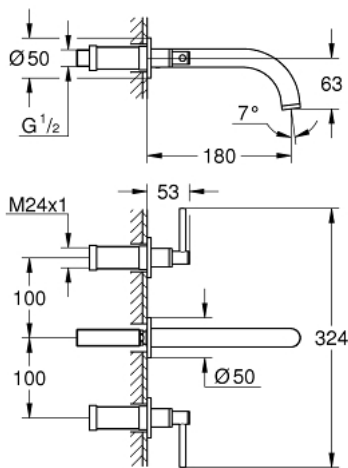

20 169 003 **GROHE ATRIO THREE-HOLE BASIN MIXER 1/2"**
S-SIZE

PRODUCT DESCRIPTION

- wall mounted
- set for final installation for
- 29 025 002
- **without concealed body**
- valves hot/cold
- with headparts 1/2" - 90°
- **GROHE StarLight** chrome finish
- **GROHE EcoJoy** 5.7 l/min laminar mousseur
- centre distance 200 mm
- projection 180 mm
- with lever handles
- Two different sets of caps included. One set with "H" and "C" marking, one set without marking.

20 169 003 **GROHE ATRIO THREE-HOLE BASIN MIXER 1/2"**
S-SIZE

SPARE PARTS

- 1: Extension (Order-nr. 45988000)
- 2: Lever handles (Order-nr. 18027003)
- 3: Flow straightener (Order-nr. 48408000)