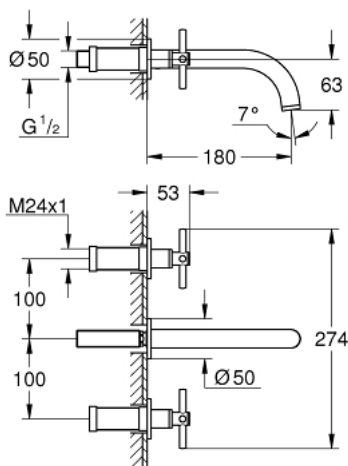

## 20 164 003 GROHE ATRIO 3-HOLE BASIN MIXER

### PRODUCT DESCRIPTION

- wall mounted
- set for final installation for 29 025 002
- **without concealed body**
- valves hot/cold with headparts 1/2" - 90°
- **GROHE StarLight** chrome finish
- **GROHE EcoJoy** 5.7 l/min laminar mousseur
- centre distance 200 mm
- projection 180 mm
- with cross handles
- Two different sets of caps included. One set with "H" and "C" marking, one set without marking.

### SPARE PARTS

- 1: Extension (Order-nr. 45988000)
- 2: Cross handles (Order-nr. 18026003)
- 3: Flow straightener (Order-nr. 48408000)