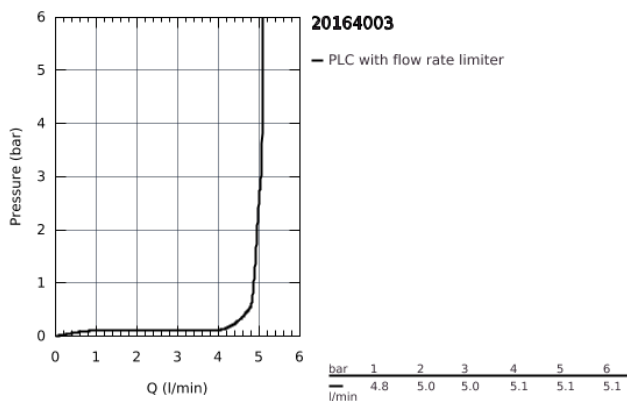

## 20 164 003 GROHE ATRIO 3-HOLE BASIN MIXER

### PRODUCT DESCRIPTION

- wall mounted
- set for final installation for 29 025 002
- **without concealed body**
- valves hot/cold with headparts 1/2" - 90°
- **GROHE StarLight** chrome finish
- **GROHE EcoJoy** 5.7 l/min laminar mousseur
- centre distance 200 mm
- projection 180 mm
- with cross handles
- Two different sets of caps included. One set with "H" and "C" marking, one set without marking.