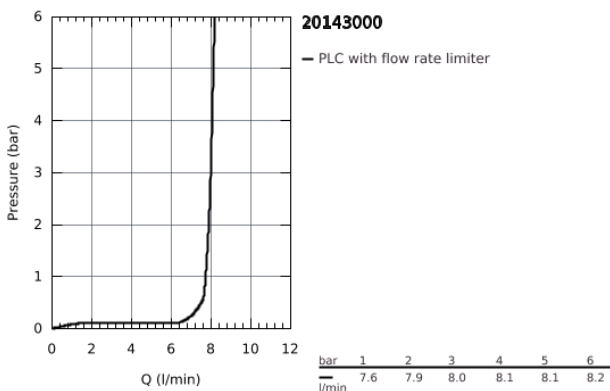

20 143 000 **ALLURE THREE-HOLE BASIN MIXER 1/2"**
M-SIZE

PRODUCT DESCRIPTION

- with metal plate
- **GROHE StarLight** chrome finish
- ceramic headpart 1/2", 180°
- flow limiter 8 l/min.
- spout with mousseur
- pop-up waste set 1 1/4"
- pressure-proof, flexible connection hoses between spout and side valves

20 143 000 **ALLURE THREE-HOLE BASIN MIXER 1/2"**
M-SIZE

SPARE PARTS

- 1: Handle (Order-nr. 46611000)
- 1.1: Replacement handle connection kit (Order-nr. 45605000)
- 2: Sleeve (Order-nr. 08124000)
- 3: Ceramic headpart, 1/2" (Order-nr. 45346000)
- 3.1: O-Ring $\varnothing 18,2 \times \varnothing 1,7$ (Order-nr. 0392400M)
- 4: Shank fastening assembly (Order-nr. 45025000)
- 5: Coupling nut 1/2" x 10.5 mm (Order-nr. 1290100M)
- 5.1: Fibre seal dia. $\varnothing 18,5 \times \varnothing 12 \times 2$ (Order-nr. 0138900M)
- 6: Pop-up rod (Order-nr. 65196000)
- 7: Mousseur (Order-nr. 46324000)
- 8: Compression union 3/8" (Order-nr. 12914000)
- 9: Flexible connection hose (Order-nr. 45704000)
- 10: Pop-up waste set 1 1/4" (Order-nr. 28910000)
- 10.1: Chrome bath plug (Order-nr. 07182000)
- 10.2: Eccentric rod (Order-nr. 07052000)
- 11: Flow restrictor (Order-nr. 13220000)
- 12: Eccentric rod (Order-nr. 07341000)*