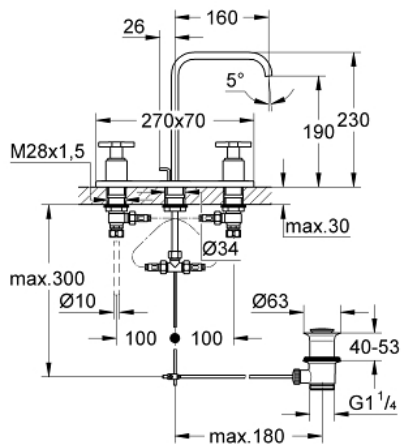

20 143 000 **ALLURE THREE-HOLE BASIN MIXER 1/2"**
M-SIZE

PRODUCT DESCRIPTION

- with metal plate
- **GROHE StarLight** chrome finish
- ceramic headpart 1/2", 180°
- flow limiter 8 l/min.
- spout with mousseur
- pop-up waste set 1 1/4"
- pressure-proof, flexible connection hoses between spout and side valves

20 143 000 **ALLURE THREE-HOLE BASIN MIXER 1/2"**
M-SIZE

SPARE PARTS

- 1: Handle (Order-nr. 46611000)
- 1.1: Replacement handle connection kit (Order-nr. 45605000)
- 2: Sleeve (Order-nr. 08124000)
- 3: Ceramic headpart, 1/2" (Order-nr. 45346000)
- 3.1: O-Ring $\varnothing 18,2 \times \varnothing 1,7$ (Order-nr. 0392400M)
- 4: Shank fastening assembly (Order-nr. 45025000)
- 5: Coupling nut 1/2" x 10.5 mm (Order-nr. 1290100M)
- 5.1: Fibre seal dia. $\varnothing 18,5 \times \varnothing 12 \times 2$ (Order-nr. 0138900M)
- 6: Pop-up rod (Order-nr. 65196000)
- 7: Mousseur (Order-nr. 46324000)
- 8: Compression union 3/8" (Order-nr. 12914000)
- 9: Flexible connection hose (Order-nr. 45704000)
- 10: Pop-up waste set 1 1/4" (Order-nr. 28910000)
- 10.1: Chrome bath plug (Order-nr. 07182000)
- 10.2: Eccentric rod (Order-nr. 07052000)
- 11: Flow restrictor (Order-nr. 13220000)
- 12: Eccentric rod (Order-nr. 07341000)*