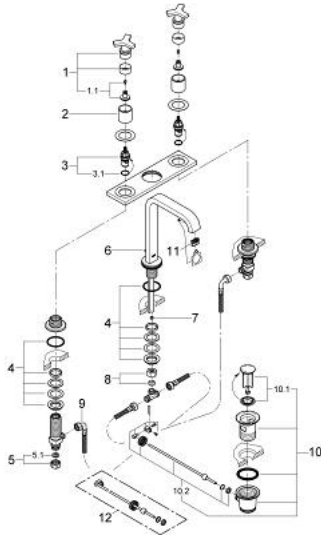

20 143 000 **ALLURE THREE-HOLE BASIN MIXER 1/2"**
M-SIZE

PRODUCT DESCRIPTION

- with metal plate
- **GROHE StarLight** chrome finish
- ceramic headpart 1/2", 180°
- flow limiter 8 l/min.
- spout with mousseur
- pop-up waste set 1 1/4"
- pressure-proof, flexible connection hoses between spout and side valves

20 143 000 **ALLURE THREE-HOLE BASIN MIXER 1/2"**
M-SIZE

SPARE PARTS

- 1: Handle (Order-nr. 46611000)
- 1.1: Replacement handle connection kit (Order-nr. 45605000)
- 2: Sleeve (Order-nr. 08124000)
- 3: Ceramic headpart, 1/2" (Order-nr. 45346000)
- 3.1: O-Ring $\varnothing 18,2 \times \varnothing 1,7$ (Order-nr. 0392400M)
- 4: Shank fastening assembly (Order-nr. 45025000)
- 5: Coupling nut 1/2" x 10.5 mm (Order-nr. 1290100M)
- 5.1: Fibre seal dia. $\varnothing 18,5 \times \varnothing 12 \times 2$ (Order-nr. 0138900M)
- 6: Pop-up rod (Order-nr. 65196000)
- 7: Mousseur (Order-nr. 46324000)
- 8: Compression union 3/8" (Order-nr. 12914000)
- 9: Flexible connection hose (Order-nr. 45704000)
- 10: Pop-up waste set 1 1/4" (Order-nr. 28910000)
- 10.1: Chrome bath plug (Order-nr. 07182000)
- 10.2: Eccentric rod (Order-nr. 07052000)
- 11: Flow restrictor (Order-nr. 13220000)
- 12: Eccentric rod (Order-nr. 07341000)*