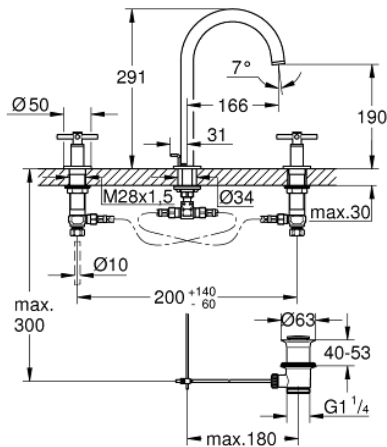

20 008 003 **GROHE ATRIO THREE-HOLE BASIN MIXER 1/2"**
M-SIZE

PRODUCT DESCRIPTION

- ceramic headparts 1/2", 90°
- **GROHE StarLight** chrome finish
- **GROHE EcoJoy** 5.7 l/min laminar mousseur
- swivel tubular spout with mousseur and stop limiter
- pop-up waste set 1 1/4"
- pressure-proof, flexible connection hoses between spout and side valves
- with cross handles
- Two different sets of caps included. One set with "H" and "C" marking, one set without marking.

20 008 003 GROHE ATRIO THREE-HOLE BASIN MIXER 1/2" M-SIZE

SPARE PARTS

- 1: Cross handles (Order-nr. 18026003)
- 2: Ceramic headpart, 1/2" (Order-nr. 45882000)
- 2.1: O-Ring Ø18,2 x Ø1,7 (Order-nr. 0392400M)
- 3: Ceramic headpart, 1/2" (Order-nr. 45883000)
- 3.1: O-Ring Ø18,2 x Ø1,7 (Order-nr. 0392400M)
- 4: Coupling nut 1/2" x 10.5 mm (Order-nr. 1290100M)*
- 5: Safety ring (Order-nr. 4826600M)
- 6: Flow straightener (Order-nr. 48408000)
- 7: O-Ring Ø13,5 x Ø2,75 (Order-nr. 0128500M)
- 8: Pop-up rod (Order-nr. 65196000)
- 9: Fixing clamp (Order-nr. 6554100M)
- 10: Flexible connection hose (Order-nr. 45704000)
- 11: Pop-up waste set 1 1/4" (Order-nr. 28910000)
- 11.1: Chrome bath plug (Order-nr. 07182000)
- 11.2: Eccentric rod (Order-nr. 07052000)
- 12: Coupling nut 1/2" x 14.5 mm (Order-nr. 1290200M)*
- 13: Eccentric rod (Order-nr. 07341000)*