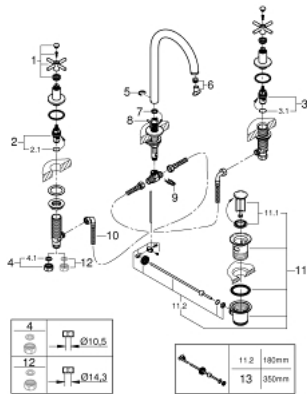

20 008 003 **GROHE ATRIO THREE-HOLE BASIN MIXER 1/2"**
M-SIZE

PRODUCT DESCRIPTION

- ceramic headparts 1/2", 90°
- **GROHE StarLight** chrome finish
- **GROHE EcoJoy** 5.7 l/min laminar mousseur
- swivel tubular spout with mousseur and stop limiter
- pop-up waste set 1 1/4"
- pressure-proof, flexible connection hoses between spout and side valves
- with cross handles
- Two different sets of caps included. One set with "H" and "C" marking, one set without marking.

20 008 003 GROHE ATRIO THREE-HOLE BASIN MIXER 1/2" M-SIZE

SPARE PARTS

- 1: Cross handles (Order-nr. 18026003)
- 2: Ceramic headpart, 1/2" (Order-nr. 45882000)
- 2.1: O-Ring Ø18,2 x Ø1,7 (Order-nr. 0392400M)
- 3: Ceramic headpart, 1/2" (Order-nr. 45883000)
- 3.1: O-Ring Ø18,2 x Ø1,7 (Order-nr. 0392400M)
- 4: Coupling nut 1/2" x 10.5 mm (Order-nr. 1290100M)*
- 5: Safety ring (Order-nr. 4826600M)
- 6: Flow straightener (Order-nr. 48408000)
- 7: O-Ring Ø13,5 x Ø2,75 (Order-nr. 0128500M)
- 8: Pop-up rod (Order-nr. 65196000)
- 9: Fixing clamp (Order-nr. 6554100M)
- 10: Flexible connection hose (Order-nr. 45704000)
- 11: Pop-up waste set 1 1/4" (Order-nr. 28910000)
- 11.1: Chrome bath plug (Order-nr. 07182000)
- 11.2: Eccentric rod (Order-nr. 07052000)
- 12: Coupling nut 1/2" x 14.5 mm (Order-nr. 1290200M)*
- 13: Eccentric rod (Order-nr. 07341000)*