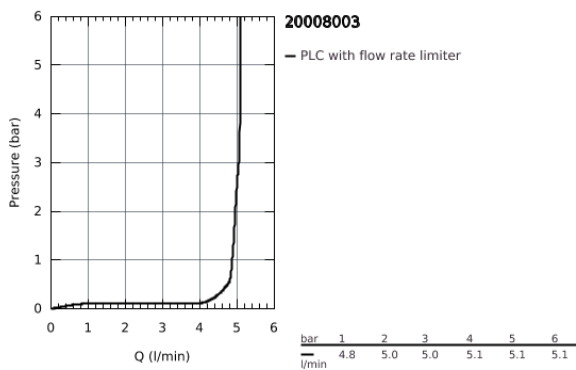

20 008 003 **GROHE ATRIO THREE-HOLE BASIN MIXER 1/2"**
M-SIZE

PRODUCT DESCRIPTION

- ceramic headparts 1/2", 90°
- **GROHE StarLight** chrome finish
- **GROHE EcoJoy** 5.7 l/min laminar mousseur
- swivel tubular spout with mousseur and stop limiter
- pop-up waste set 1 1/4"
- pressure-proof, flexible connection hoses between spout and side valves
- with cross handles
- Two different sets of caps included. One set with "H" and "C" marking, one set without marking.

20 008 003 GROHE ATRIO THREE-HOLE BASIN MIXER 1/2" M-SIZE

SPARE PARTS

- 1: Cross handles (Order-nr. 18026003)
- 2: Ceramic headpart, 1/2" (Order-nr. 45882000)
- 2.1: O-Ring Ø18,2 x Ø1,7 (Order-nr. 0392400M)
- 3: Ceramic headpart, 1/2" (Order-nr. 45883000)
- 3.1: O-Ring Ø18,2 x Ø1,7 (Order-nr. 0392400M)
- 4: Coupling nut 1/2" x 10.5 mm (Order-nr. 1290100M)*
- 5: Safety ring (Order-nr. 4826600M)
- 6: Flow straightener (Order-nr. 48408000)
- 7: O-Ring Ø13,5 x Ø2,75 (Order-nr. 0128500M)
- 8: Pop-up rod (Order-nr. 65196000)
- 9: Fixing clamp (Order-nr. 6554100M)
- 10: Flexible connection hose (Order-nr. 45704000)
- 11: Pop-up waste set 1 1/4" (Order-nr. 28910000)
- 11.1: Chrome bath plug (Order-nr. 07182000)
- 11.2: Eccentric rod (Order-nr. 07052000)
- 12: Coupling nut 1/2" x 14.5 mm (Order-nr. 1290200M)*
- 13: Eccentric rod (Order-nr. 07341000)*