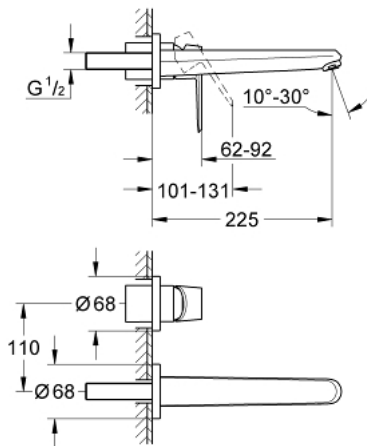

19 974 002 **EURODISC COSMOPOLITAN TWO-HOLE BASIN MIXER 1/2"**
L-SIZE

PRODUCT DESCRIPTION

- wall mounted
- set for final installation for
- 23 571 000
- without concealed body
- with metal plate
- metal lever
- **GROHE StarLight** chrome finish
- **GROHE AquaGuide** adjustable mousseur 5.7 l/min
- center distance 110 mm
- projection 225 mm

19 974 002 **EURODISC COSMOPOLITAN TWO-HOLE BASIN MIXER 1/2"**
L-SIZE

SPARE PARTS

1: Lever (Order-nr. 46742000)

2: Flow straightener (Order-nr. 46837000)

3: Extension (Order-nr. 46943000)*

* Optional accessories