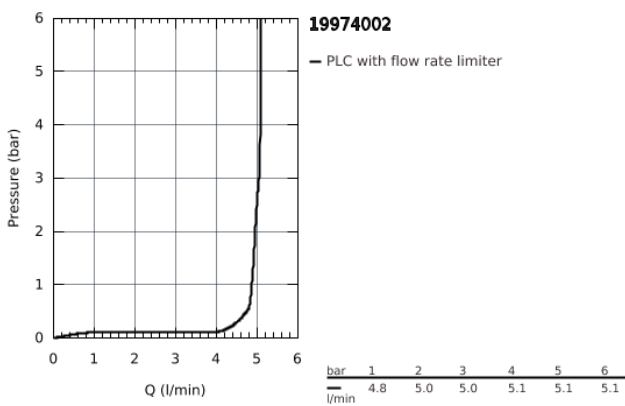

19 974 002 **EURODISC COSMOPOLITAN TWO-HOLE BASIN MIXER 1/2"**
L-SIZE

PRODUCT DESCRIPTION

- wall mounted
- set for final installation for
- 23 571 000
- without concealed body
- with metal plate
- metal lever
- **GROHE StarLight** chrome finish
- **GROHE AquaGuide** adjustable mousseur 5.7 l/min
- center distance 110 mm
- projection 225 mm

19 974 002 **EURODISC COSMOPOLITAN TWO-HOLE BASIN MIXER 1/2"**
L-SIZE

SPARE PARTS

1: Lever (Order-nr. 46742000)

2: Flow straightener (Order-nr. 46837000)

3: Extension (Order-nr. 46943000)*

* Optional accessories