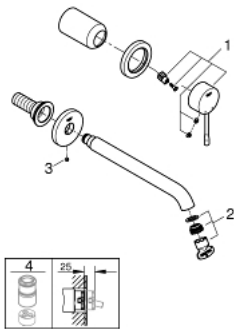

19 967 001 ESSENCE 2-HOLE BASIN MIXER L-SIZE

PRODUCT DESCRIPTION

- wall mounted
- set for final installation for 23 571 000
- **without concealed body**
- metal escutcheon
- metal lever
- **GROHE StarLight** chrome finish
- **GROHE EcoJoy** mousseur 5.7 l/min
- **GROHE AquaGuide** adjustable mousseur
- centre distance 110 mm
- projection 230 mm

19 967 001 **ESSENCE 2-HOLE BASIN MIXER**
L-SIZE

SPARE PARTS

1: Lever (Order-nr. 46916000)

2: Flow restrictor (Order-nr. 48270000)

3: Screw (Order-nr. 43094000)

4: Flush pipe extension (Order-nr. 46943000)*