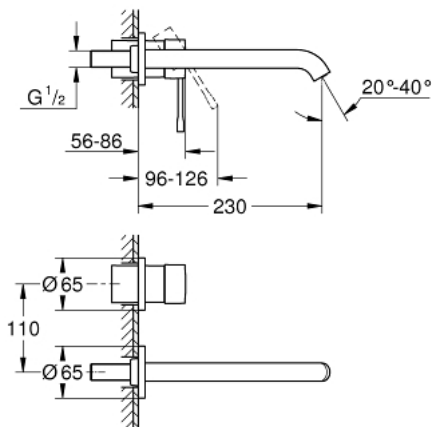

19 967 001 ESSENCE 2-HOLE BASIN MIXER L-SIZE

PRODUCT DESCRIPTION

- wall mounted
- set for final installation for 23 571 000
- **without concealed body**
- metal escutcheon
- metal lever
- **GROHE StarLight** chrome finish
- **GROHE EcoJoy** mousseur 5.7 l/min
- **GROHE AquaGuide** adjustable mousseur
- centre distance 110 mm
- projection 230 mm

19 967 001 **ESSENCE 2-HOLE BASIN MIXER**
L-SIZE

SPARE PARTS

1: Lever (Order-nr. 46916000)

2: Flow restrictor (Order-nr. 48270000)

3: Screw (Order-nr. 43094000)

4: Flush pipe extension (Order-nr. 46943000)*