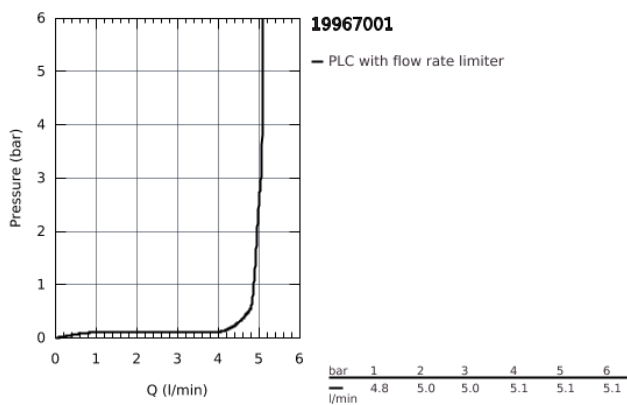

19 967 001 ESSENCE 2-HOLE BASIN MIXER L-SIZE

PRODUCT DESCRIPTION

- wall mounted
- set for final installation for 23 571 000
- **without concealed body**
- metal escutcheon
- metal lever
- **GROHE StarLight** chrome finish
- **GROHE EcoJoy** mousseur 5.7 l/min
- **GROHE AquaGuide** adjustable mousseur
- centre distance 110 mm
- projection 230 mm

19 967 001 **ESSENCE 2-HOLE BASIN MIXER**
L-SIZE

SPARE PARTS

1: Lever (Order-nr. 46916000)

2: Flow restrictor (Order-nr. 48270000)

3: Screw (Order-nr. 43094000)

4: Flush pipe extension (Order-nr. 46943000)*