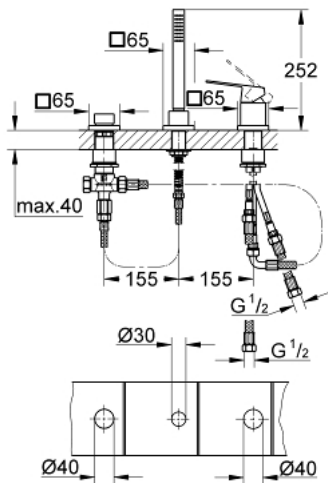

19 966 000 EUROCUBE 3-HOLE BATH COMBINATION

PRODUCT DESCRIPTION

- GROHE SilkMove 46 mm ceramic cartridge
- GROHE StarLight chrome finish
- consisting of:
 - single lever mixer operating element
 - diverter bath/shower
 - without spout
- Euphoria Cube hand shower (27 699 000) 9.4 l/min
- metal shower hose 2000 mm
- flexible connection hoses
- connection for shower hose
- protected against backflow
- for use with 29 037 000
- for combination with 28 990 / 28 991

19 966 000 EUROCUBE 3-HOLE BATH COMBINATION

SPARE PARTS

- 1: Lever (Order-nr. 46782000)
 - 2: Cartridge (Order-nr. 46048000)
 - 3: Tube (Order-nr. 07227000)
 - 4: Dirt strainer (Order-nr. 0700200M)
 - 5: Cone nut (Order-nr. 08864000)
 - 6: Spring (Order-nr. 00869000)
 - 7: Diverter knob (Order-nr. 48126000)
 - 8: Diverter (Order-nr. 45443000)
 - 8.1: Sealing washer $\varnothing 6 \times \varnothing 2$ (Order-nr. 0128300M)
 - 8.2: Sealing washer (Order-nr. 0120500M)
 - 9: Repl. kit for shank fastening (Order-nr. 45444000)
 - 10: Non-return valve (Order-nr. 08565000)
 - 11: Tube (Order-nr. 07300000)
 - 12: Metal hose (Order-nr. 28146000)
 - 13: Temperature limiter (Order-nr. 46375000)*
 - 14: Socket Spanner (Order-nr. 19332000)*
- * Optional accessories