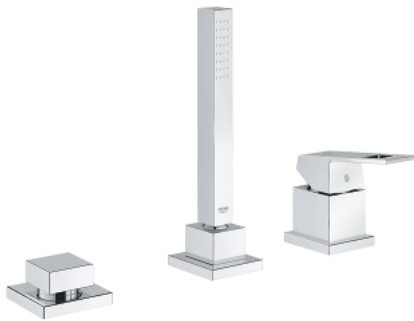

19 966 000 EUROCUBE 3-HOLE BATH COMBINATION

PRODUCT DESCRIPTION

- GROHE SilkMove 46 mm ceramic cartridge
- GROHE StarLight chrome finish
- consisting of:
 - single lever mixer operating element
 - diverter bath/shower
 - without spout
- Euphoria Cube hand shower (27 699 000) 9.4 l/min
- metal shower hose 2000 mm
- flexible connection hoses
- connection for shower hose
- protected against backflow
- for use with 29 037 000
- for combination with 28 990 / 28 991

19 966 000 EUROCUBE 3-HOLE BATH COMBINATION

SPARE PARTS

- 1: Lever (Order-nr. 46782000)
 - 2: Cartridge (Order-nr. 46048000)
 - 3: Tube (Order-nr. 07227000)
 - 4: Dirt strainer (Order-nr. 0700200M)
 - 5: Cone nut (Order-nr. 08864000)
 - 6: Spring (Order-nr. 00869000)
 - 7: Diverter knob (Order-nr. 48126000)
 - 8: Diverter (Order-nr. 45443000)
 - 8.1: Sealing washer $\varnothing 6 \times \varnothing 2$ (Order-nr. 0128300M)
 - 8.2: Sealing washer (Order-nr. 0120500M)
 - 9: Repl. kit for shank fastening (Order-nr. 45444000)
 - 10: Non-return valve (Order-nr. 08565000)
 - 11: Tube (Order-nr. 07300000)
 - 12: Metal hose (Order-nr. 28146000)
 - 13: Temperature limiter (Order-nr. 46375000)*
 - 14: Socket Spanner (Order-nr. 19332000)*
- * Optional accessories