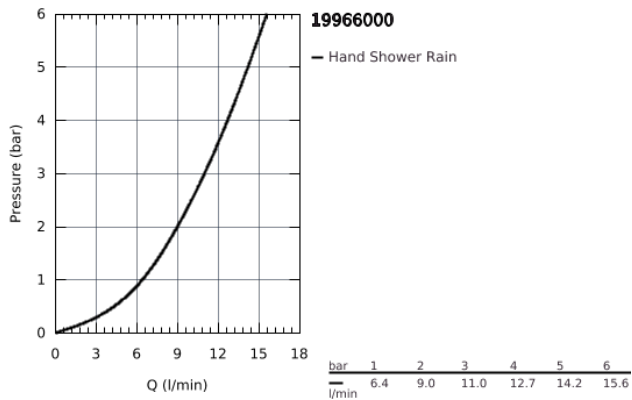

19 966 000 EUROCUBE 3-HOLE BATH COMBINATION

PRODUCT DESCRIPTION

- GROHE SilkMove 46 mm ceramic cartridge
- GROHE StarLight chrome finish
- consisting of:
 - single lever mixer operating element
 - diverter bath/shower
 - without spout
- Euphoria Cube hand shower (27 699 000) 9.4 l/min
- metal shower hose 2000 mm
- flexible connection hoses
- connection for shower hose
- protected against backflow
- for use with 29 037 000
- for combination with 28 990 / 28 991