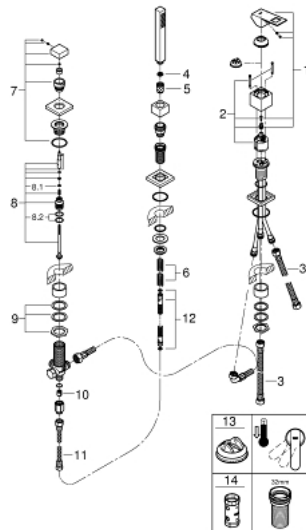

19 966 000 EUROCUBE 3-HOLE BATH COMBINATION

PRODUCT DESCRIPTION

- GROHE SilkMove 46 mm ceramic cartridge
- GROHE StarLight chrome finish
- consisting of:
 - single lever mixer operating element
 - diverter bath/shower
 - without spout
- Euphoria Cube hand shower (27 699 000) 9.4 l/min
- metal shower hose 2000 mm
- flexible connection hoses
- connection for shower hose
- protected against backflow
- for use with 29 037 000
- for combination with 28 990 / 28 991

19 966 000 EUROCUBE 3-HOLE BATH COMBINATION

SPARE PARTS

- 1: Lever (Order-nr. 46782000)
 - 2: Cartridge (Order-nr. 46048000)
 - 3: Tube (Order-nr. 07227000)
 - 4: Dirt strainer (Order-nr. 0700200M)
 - 5: Cone nut (Order-nr. 08864000)
 - 6: Spring (Order-nr. 00869000)
 - 7: Diverter knob (Order-nr. 48126000)
 - 8: Diverter (Order-nr. 45443000)
 - 8.1: Sealing washer $\varnothing 6 \times \varnothing 2$ (Order-nr. 0128300M)
 - 8.2: Sealing washer (Order-nr. 0120500M)
 - 9: Repl. kit for shank fastening (Order-nr. 45444000)
 - 10: Non-return valve (Order-nr. 08565000)
 - 11: Tube (Order-nr. 07300000)
 - 12: Metal hose (Order-nr. 28146000)
 - 13: Temperature limiter (Order-nr. 46375000)*
 - 14: Socket Spanner (Order-nr. 19332000)*
- * Optional accessories