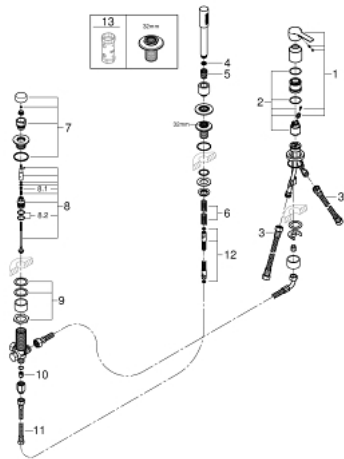

19 965 001 LINEARE 3-HOLE SINGLE-LEVER BATH COMBINATION

19 965 001 LINEARE 3-HOLE SINGLE-LEVER BATH COMBINATION

SPARE PARTS

- 1: Lever (Order-nr. 46983000)
- 2: Cartridge (Order-nr. 46374000)
- 3: Connecting hose (Order-nr. 07227000)
- 4: Strainer (Order-nr. 0700200M)
- 5: connector 8 x 15 mm (Order-nr. 08864000)
- 6: Compression spring (Order-nr. 00869000)
- 7: Diverter knob (Order-nr. 46721000)
- 8: Diverter (Order-nr. 45443000)
- 8.1: O-Ring $\varnothing 6 \times \varnothing 2$ (Order-nr. 0128300M)
- 8.2: O-Ring (Order-nr. 0120500M)
- 9: Repl.kit f.shank fastening 3/4" (Order-nr. 45444000)
- 10: Non-return valve (Order-nr. 08565000)
- 11: Connecting hose (Order-nr. 07300000)
- 12: Metal hose (Order-nr. 28146000)
- 13: Socket Spanner (Order-nr. 19332000)*