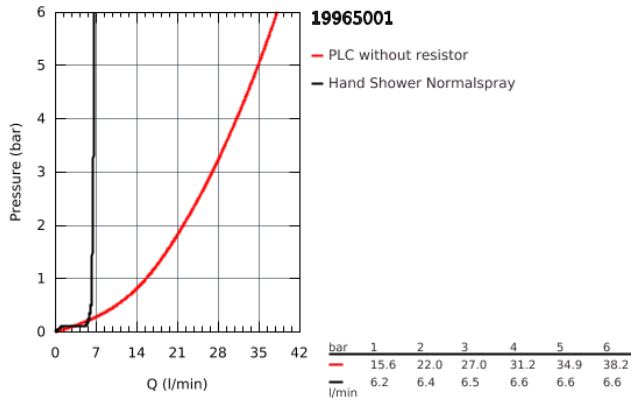

19 965 001 LINEARE 3-HOLE SINGLE-LEVER BATH COMBINATION

19 965 001 LINEARE 3-HOLE SINGLE-LEVER BATH COMBINATION

SPARE PARTS

- 1: Lever (Order-nr. 46983000)
- 2: Cartridge (Order-nr. 46374000)
- 3: Connecting hose (Order-nr. 07227000)
- 4: Strainer (Order-nr. 0700200M)
- 5: connector 8 x 15 mm (Order-nr. 08864000)
- 6: Compression spring (Order-nr. 00869000)
- 7: Diverter knob (Order-nr. 46721000)
- 8: Diverter (Order-nr. 45443000)
- 8.1: O-Ring $\varnothing 6 \times \varnothing 2$ (Order-nr. 0128300M)
- 8.2: O-Ring (Order-nr. 0120500M)
- 9: Repl.kit f.shank fastening 3/4" (Order-nr. 45444000)
- 10: Non-return valve (Order-nr. 08565000)
- 11: Connecting hose (Order-nr. 07300000)
- 12: Metal hose (Order-nr. 28146000)
- 13: Socket Spanner (Order-nr. 19332000)*