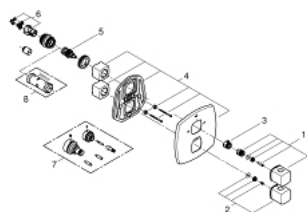

## 19 948 000 GRANDERA THERMOSTATIC BATH MIXER WITH INTEGRATED 2-WAY DIVERTER

### PRODUCT DESCRIPTION

- final installation set for
- 35 500 000
- without concealed body
- **GROHE StarLight** chrome finish
- GROHE SafeStop at 38°C
- **GROHE SafeStop Plus** optional temperature limiter at 43°C included
- **GROHE AquaDimmer Eco** with multiple function:
  - - shut off and flow control
- diverter: hand shower/bath spout
- Integrated Eco-Button with Eco-Stop for shower
- **GROHE FastFixation** escutcheon with covered shaft sealing and covered fixing
- metal handles
- minimum pressure 1,0 bar

### UNITS PER PACKAGE

- 1: Shut-off handle (Order-nr. 47933000)
  - 2: Temperature control handle (Order-nr. 47934000)
  - 3: Stop ring (Order-nr. 47922000)
  - 4: Escutcheon (Order-nr. 47932000)
  - 5: Aquadimmer (Order-nr. 47364000)
  - 6: Adapter 3/4" x 1/2" (Order-nr. 12701000)
  - 7: Extension-set, 27,5 mm (Order-nr. 47781000)\*
  - 8: Socket spanner (Order-nr. 19332000)\*
- \* Optional accessories