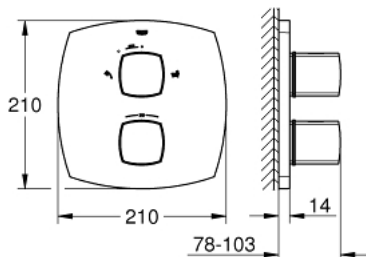

## 19 948 000 GRANDERA THERMOSTATIC BATH MIXER WITH INTEGRATED 2-WAY DIVERTER

### PRODUCT DESCRIPTION

- final installation set for
- 35 500 000
- without concealed body
- **GROHE StarLight** chrome finish
- GROHE SafeStop at 38°C
- **GROHE SafeStop Plus** optional temperature limiter at 43°C included
- **GROHE AquaDimmer Eco** with multiple function:
  - - shut off and flow control
- diverter: hand shower/bath spout
- Integrated Eco-Button with Eco-Stop for shower
- **GROHE FastFixation** escutcheon with covered shaft sealing and covered fixing
- metal handles
- minimum pressure 1,0 bar