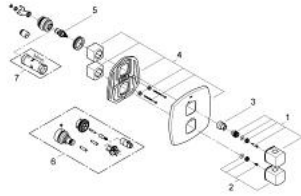

19 934 000 GRANDERA THERMOSTATIC SHOWER MIXER

PRODUCT DESCRIPTION

- set for final installation for
- GROHE Rapido T 35 500 000 / 35 050 000
- **without concealed body**
- **TMV2 compliant when used with 35 050 000**
- **GROHE StarLight** chrome finish
- **GROHE SafeStop** safety button at 38°C
(calibration required)
- **GROHE SafeStop Plus** optional temperature limiter at 43°C included
- volume handle with **GROHE EcoButton**
(economy button with individually adjustable economy stop)
- ceramic headparts 1/2", 180°
- wall escutcheon with **GROHE FastFixation**
(covered escutcheon- and shaft sealing, covered fixing)
- metal handles

19 934 000 GRANDERA THERMOSTATIC SHOWER MIXER

SPARE PARTS

2: Temperature control handle (Order-nr. 47934000)

3: Temperature limiter (Order-nr. 10093000)

4: Escutcheon (Order-nr. 47935000)

5: Ceramic headpart, 1/2" (Order-nr. 45346000)

5.1: O-Ring $\varnothing 18,2 \times \varnothing 1,7$ (Order-nr. 0392400M)

6: Extension set 27.5 mm (Order-nr. 47780000)*

7: Socket Spanner (Order-nr. 19332000)*

* Optional accessories