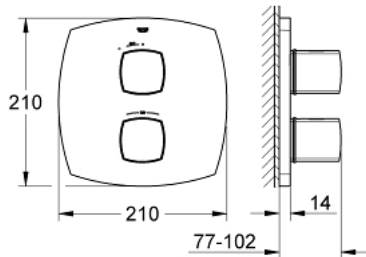

19 934 000 GRANDERA THERMOSTATIC SHOWER MIXER

PRODUCT DESCRIPTION

- set for final installation for
- GROHE Rapido T 35 500 000 / 35 050 000
- **without concealed body**
- **TMV2 compliant when used with 35 050 000**
- **GROHE StarLight** chrome finish
- **GROHE SafeStop** safety button at 38°C
(calibration required)
- **GROHE SafeStop Plus** optional temperature limiter at 43°C included
- volume handle with **GROHE EcoButton**
(economy button with individually adjustable economy stop)
- ceramic headparts 1/2", 180°
- wall escutcheon with **GROHE FastFixation**
(covered escutcheon- and shaft sealing, covered fixing)
- metal handles

19 934 000 GRANDERA THERMOSTATIC SHOWER MIXER

SPARE PARTS

2: Temperature control handle (Order-nr. 47934000)

3: Temperature limiter (Order-nr. 10093000)

4: Escutcheon (Order-nr. 47935000)

5: Ceramic headpart, 1/2" (Order-nr. 45346000)

5.1: O-Ring $\varnothing 18,2 \times \varnothing 1,7$ (Order-nr. 0392400M)

6: Extension set 27.5 mm (Order-nr. 47780000)*

7: Socket Spanner (Order-nr. 19332000)*

* Optional accessories