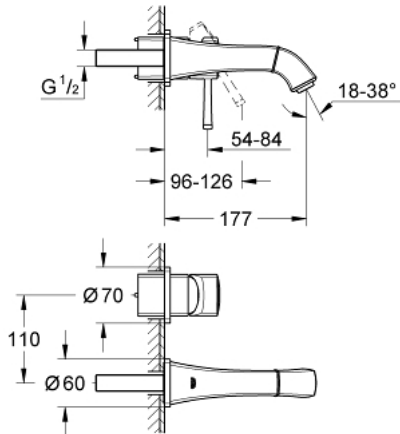

19 929 000 **GRANDERA 2-HOLE BASIN MIXER**
S-SIZE

PRODUCT DESCRIPTION

- wall mounted
- set for final installation for 23 319 000
- **without concealed body**
- **GROHE StarLight** chrome finish
- **GROHE EcoJoy** technology for less water and perfect flow
- **GROHE AquaGuide** adjustable mousseur 5.7 l/min
- centre distance 110 mm
- projection 177 mm

19 929 000 **GRANDERA 2-HOLE BASIN MIXER**
S-SIZE

SPARE PARTS

1: Lever (Order-nr. 46833000)

2: Flow straightener (Order-nr. 46837000)

3: Flush pipe extension (Order-nr. 46627000)*

* Optional accessories