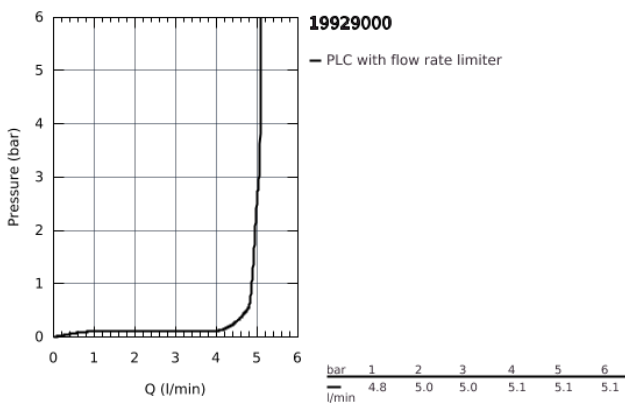

19 929 000 **GRANDERA 2-HOLE BASIN MIXER**
S-SIZE

PRODUCT DESCRIPTION

- wall mounted
- set for final installation for 23 319 000
- **without concealed body**
- **GROHE StarLight** chrome finish
- **GROHE EcoJoy** technology for less water and perfect flow
- **GROHE AquaGuide** adjustable mousseur 5.7 l/min
- centre distance 110 mm
- projection 177 mm

19 929 000 **GRANDERA 2-HOLE BASIN MIXER**
S-SIZE

SPARE PARTS

1: Lever (Order-nr. 46833000)

2: Flow straightener (Order-nr. 46837000)

3: Flush pipe extension (Order-nr. 46627000)*

* Optional accessories