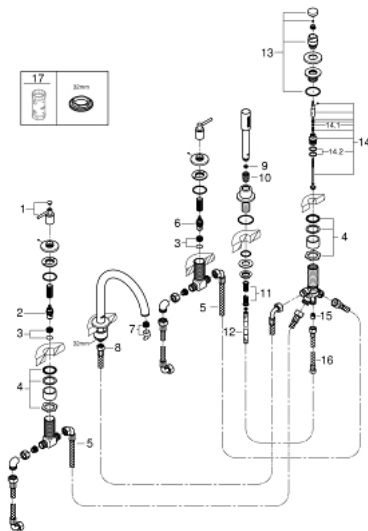

## 19 922 003 GROHE ATRIO 5-HOLE BATH/SHOWER COMBINATION

### PRODUCT DESCRIPTION

- ceramic headparts 1/2", 90°
- **GROHE StarLight** chrome finish
- consists of:
  - pre-assembled spout fixing
  - with lever handles
  - bath spout with mousseur and diverter bath/spout
- Sena hand shower 6.6 l/min
- shower hose 2000 mm
- flexible connection hoses
- connection for shower hose
- Protected against backflow
- for use with 29 037 002
- Two different sets of caps included. One set with "H" and "C" marking, one set without marking.

### UNITS PER PACKAGE

- 1: Lever handle bath (Order-nr. 18034003)
  - 2: Ceramic headpart 3/4", 180° (Order-nr. 45888000)
  - 3: Seat 3/4" (Order-nr. 45345000)
  - 4: Repl.kit f.shank fastening 3/4" (Order-nr. 45444000)
  - 5: Tube (Order-nr. 48019000)
  - 6: Ceramic headpart 3/4", 180° (Order-nr. 45887000)
  - 7: Mousseur (Order-nr. 13926000)
  - 8: Tube (Order-nr. 48018000)
  - 9: Dirt strainer (Order-nr. 0700200M)
  - 10: Cone nut (Order-nr. 08864000)
  - 11: Compression spring (Order-nr. 00869000)
  - 12: Metal hose (Order-nr. 28146000)
  - 13: Diverter knob (Order-nr. 48411000)
  - 14: Diverter (Order-nr. 45443000)
  - 14.1: O-ring  $\varnothing 6 \times \varnothing 2$  (Order-nr. 0128300M)
  - 14.2: Seat washer (Order-nr. 0120500M)
  - 15: Non-return valve (Order-nr. 08565000)
  - 16: Tube (Order-nr. 07300000)
  - 17: Socket spanner (Order-nr. 19332000)\*
- \* Optional accessories