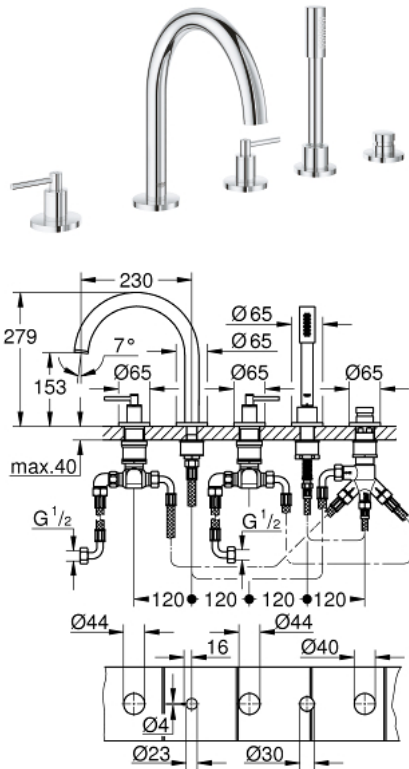

## 19 922 003 GROHE ATRIO 5-HOLE BATH/SHOWER COMBINATION

### PRODUCT DESCRIPTION

- ceramic headparts 1/2", 90°
- **GROHE StarLight** chrome finish
- consists of:
  - pre-assembled spout fixing
  - with lever handles
  - bath spout with mousseur and diverter bath/spout
- Sena hand shower 6.6 l/min
- shower hose 2000 mm
- flexible connection hoses
- connection for shower hose
- Protected against backflow
- for use with 29 037 002
- Two different sets of caps included. One set with "H" and "C" marking, one set without marking.

### UNITS PER PACKAGE

- 1: Lever handle bath (Order-nr. 18034003)
  - 2: Ceramic headpart 3/4", 180° (Order-nr. 45888000)
  - 3: Seat 3/4" (Order-nr. 45345000)
  - 4: Repl.kit f.shank fastening 3/4" (Order-nr. 45444000)
  - 5: Tube (Order-nr. 48019000)
  - 6: Ceramic headpart 3/4", 180° (Order-nr. 45887000)
  - 7: Mousseur (Order-nr. 13926000)
  - 8: Tube (Order-nr. 48018000)
  - 9: Dirt strainer (Order-nr. 0700200M)
  - 10: Cone nut (Order-nr. 08864000)
  - 11: Compression spring (Order-nr. 00869000)
  - 12: Metal hose (Order-nr. 28146000)
  - 13: Diverter knob (Order-nr. 48411000)
  - 14: Diverter (Order-nr. 45443000)
  - 14.1: O-ring  $\varnothing 6 \times \varnothing 2$  (Order-nr. 0128300M)
  - 14.2: Seat washer (Order-nr. 0120500M)
  - 15: Non-return valve (Order-nr. 08565000)
  - 16: Tube (Order-nr. 07300000)
  - 17: Socket spanner (Order-nr. 19332000)\*
- \* Optional accessories