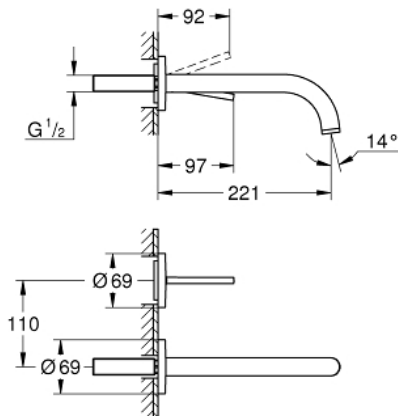

19 918 003 GROHE ATRIO TWO-HOLE BASIN MIXER JOYSTICK

PRODUCT DESCRIPTION

- wall mounted
- **without concealed body**
- set for final installation for
- 23 429 000
- GROHE FeatherControl Joystick cartridge
- **GROHE StarLight** chrome finish
- **GROHE EcoJoy** 5.7 l/min laminar mousseur
- centre distance 110 mm
- projection 221 mm

19 918 003 **GROHE ATRIO TWO-HOLE BASIN MIXER JOYSTICK**

19 918 003 GROHE ATRIO TWO-HOLE BASIN MIXER JOYSTICK

SPARE PARTS

1: Flow straightener (Order-nr. 48408000)

2: Extension-set, 25 mm (Order-nr. 46901000)*