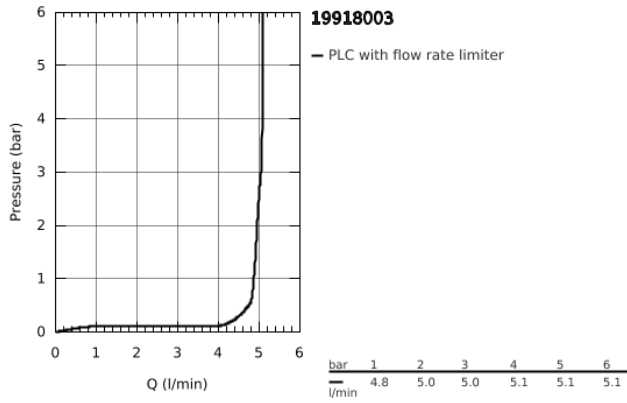

19 918 003 GROHE ATRIO TWO-HOLE BASIN MIXER JOYSTICK

PRODUCT DESCRIPTION

- wall mounted
- **without concealed body**
- set for final installation for
- 23 429 000
- GROHE FeatherControl Joystick cartridge
- **GROHE StarLight** chrome finish
- **GROHE EcoJoy** 5.7 l/min laminar mousseur
- centre distance 110 mm
- projection 221 mm

19 918 003 **GROHE ATRIO TWO-HOLE BASIN MIXER JOYSTICK**

19 918 003 GROHE ATRIO TWO-HOLE BASIN MIXER JOYSTICK

SPARE PARTS

1: Flow straightener (Order-nr. 48408000)

2: Extension-set, 25 mm (Order-nr. 46901000)*