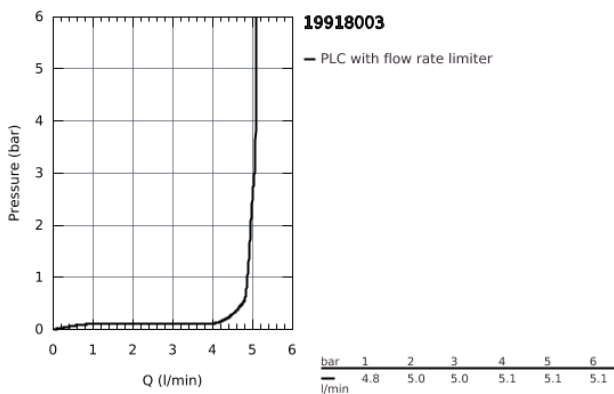

19 918 003 GROHE ATRIO TWO-HOLE BASIN MIXER JOYSTICK

PRODUCT DESCRIPTION

- wall mounted
- **without concealed body**
- set for final installation for
- 23 429 000
- GROHE FeatherControl Joystick cartridge
- **GROHE StarLight** chrome finish
- **GROHE EcoJoy** 5.7 l/min laminar mousseur
- centre distance 110 mm
- projection 221 mm

19 918 003 **GROHE ATRIO TWO-HOLE BASIN MIXER JOYSTICK**

19 918 003 GROHE ATRIO TWO-HOLE BASIN MIXER JOYSTICK

SPARE PARTS

1: Flow straightener (Order-nr. 48408000)

2: Extension-set, 25 mm (Order-nr. 46901000)*