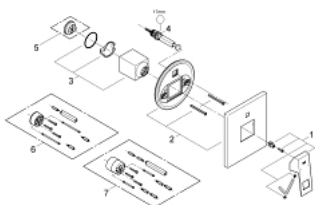

19 896 000 EUROCUBE SINGLE-LEVER BATH/SHOWER MIXER TRIM

PRODUCT DESCRIPTION

- set for final installation for
- 33 961 000, 33 963 000, 33 965 000
- **without concealed body**
- metal lever
- **GROHE StarLight** chrome finish
- automatic diverter: bath/shower
- escutcheon- and shaft-sealing
- metal escutcheon
- covered fixing

19 896 000 EUROCUBE SINGLE-LEVER BATH/SHOWER MIXER TRIM

SPARE PARTS

- 1: Lever (Order-nr. 46782000)
- 2: Escutcheon (Order-nr. 46783000)
- 3: Shield for cross handle (Order-nr. 46784000)
- 4: Repl. kit f. rotary valve (Order-nr. 46785000)
- 5: Temperature limiter (Order-nr. 46375000)*
- 6: Flush pipe extension (Order-nr. 46807000)*
- 7: Flush pipe extension (Order-nr. 46808000)*