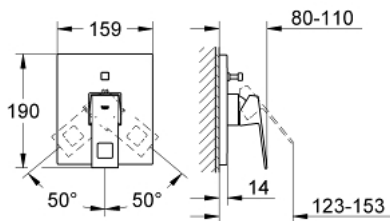

19 896 000 EUROCUBE SINGLE-LEVER BATH/SHOWER MIXER TRIM

PRODUCT DESCRIPTION

- set for final installation for
- 33 961 000, 33 963 000, 33 965 000
- **without concealed body**
- metal lever
- **GROHE StarLight** chrome finish
- automatic diverter: bath/shower
- escutcheon- and shaft-sealing
- metal escutcheon
- covered fixing

19 896 000 EUROCUBE SINGLE-LEVER BATH/SHOWER MIXER TRIM

SPARE PARTS

- 1: Lever (Order-nr. 46782000)
- 2: Escutcheon (Order-nr. 46783000)
- 3: Shield for cross handle (Order-nr. 46784000)
- 4: Repl. kit f. rotary valve (Order-nr. 46785000)
- 5: Temperature limiter (Order-nr. 46375000)*
- 6: Flush pipe extension (Order-nr. 46807000)*
- 7: Flush pipe extension (Order-nr. 46808000)*