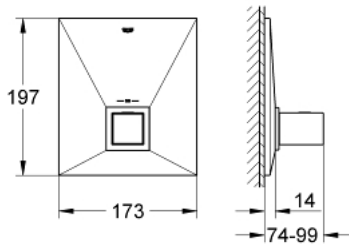

### PRODUCT DESCRIPTION

- set for final installation for
- 35 050 000
- **without concealed body**
- **GROHE StarLight** chrome finish
- **GROHE SafeStop Plus** integrated temperature limiter at max 50°C
- wall escutcheon with **GROHE FastFixation** (covered escutcheon- and shaft sealing, covered fixing)
- metal handles

### SPARE PARTS

1: Temperature control handle (Order-nr. 47839000)

1.1: Shield for cross handle (Order-nr. 4784000M)

2: Escutcheon (Order-nr. 47845000)

3: Extension set 27.5 mm (Order-nr. 47780000)\*

\* Optional accessories