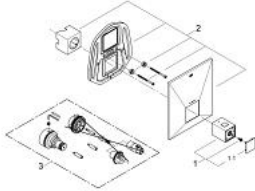

## 19 887 000 ALLURE BRILLIANT TRIM FOR THERMOSTATIC SHOWER VALVE

### PRODUCT DESCRIPTION

- set for final installation for
- 35 050 000
- **without concealed body**
- **GROHE StarLight** chrome finish
- **GROHE SafeStop Plus** integrated temperature limiter at max 50°C
- wall escutcheon with **GROHE FastFixation** (covered escutcheon- and shaft sealing, covered fixing)
- metal handles

### SPARE PARTS

1: Temperature control handle (Order-nr. 47839000)

1.1: Shield for cross handle (Order-nr. 4784000M)

2: Escutcheon (Order-nr. 47845000)

3: Extension set 27.5 mm (Order-nr. 47780000)\*

\* Optional accessories