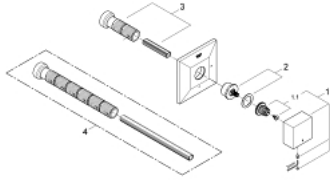

19 796 000 ALLURE BRILLIANT CONCEALED STOP-VALVE TRIM

PRODUCT DESCRIPTION

- set for final installation for
- 29 032 000 (preassembled headpart 1/2")
- 29 068 000 (preassembled ceramic headpart 1/2" - not to be used as shut-off)
- 35 028 000
- **GROHE StarLight** chrome finish
- installation depth adjustable
- 43 - 91 mm

19 796 000 ALLURE BRILLIANT CONCEALED STOP-VALVE TRIM

SPARE PARTS

- 1: Handle (Order-nr. 48131000)
 - 2: Extension (Order-nr. 48044000)
 - 3: Extension 20-80 (Order-nr. 45202000)
 - 4: Extension-set 200 mm (Order-nr. 45203000)*
- * Optional accessories