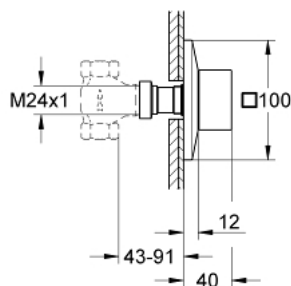

19 796 000 ALLURE BRILLIANT CONCEALED STOP-VALVE TRIM

PRODUCT DESCRIPTION

- set for final installation for
- 29 032 000 (preassembled headpart 1/2")
- 29 068 000 (preassembled ceramic headpart 1/2" - not to be used as shut-off)
- 35 028 000
- **GROHE StarLight** chrome finish
- installation depth adjustable
- 43 - 91 mm

19 796 000 ALLURE BRILLIANT CONCEALED STOP-VALVE TRIM

SPARE PARTS

- 1: Handle (Order-nr. 48131000)
 - 2: Extension (Order-nr. 48044000)
 - 3: Extension 20-80 (Order-nr. 45202000)
 - 4: Extension-set 200 mm (Order-nr. 45203000)*
- * Optional accessories