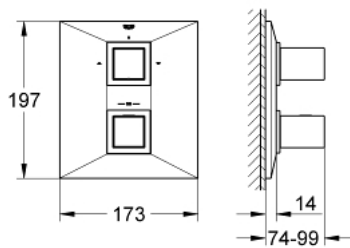

19 792 000 ALLURE BRILLIANT THERMOSTAT WITH INTEGRATED 2-WAY DIVERTER FOR BATH OR SHOWER WITH MORE THAN ONE OUTLET

PRODUCT DESCRIPTION

- final installation set for
- 35 500 000
- without concealed body
- **GROHE StarLight** chrome finish
- **GROHE SafeStop Plus** optional temperature limiter at 43°C included
- Aquadimmer with multiple function
- - flow control
- Diverter for 2 outlets
- **GROHE FastFixation** escutcheon with covered shaft sealing and covered fixing
- metal handles

19 792 000 ALLURE BRILLIANT THERMOSTAT WITH INTEGRATED 2-WAY DIVERTER FOR BATH OR SHOWER WITH MORE THAN ONE OUTLET

SPARE PARTS

- 1: Temperature control handle (Order-nr. 47839000)
- 1.1: Shield (Order-nr. 4784000M)
- 2: Handle for shut-off valve (Order-nr. 47842000)
- 2.1: Shield (Order-nr. 4784000M)
- 3: Stop ring (Order-nr. 47843000)
- 4: Escutcheon (Order-nr. 47844000)
- 5: Aquadimmer (Order-nr. 47364000)
- 6: Adapter 3/4" x 1/2" (Order-nr. 12701000)
- 7: Extension-set, 27,5 mm (Order-nr. 47781000)*
- 8: Socket spanner (Order-nr. 19332000)*