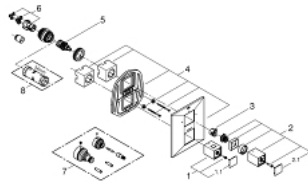

19 792 000 ALLURE BRILLIANT THERMOSTAT WITH INTEGRATED 2-WAY DIVERTER FOR BATH OR SHOWER WITH MORE THAN ONE OUTLET

PRODUCT DESCRIPTION

- final installation set for
- 35 500 000
- without concealed body
- **GROHE StarLight** chrome finish
- **GROHE SafeStop Plus** optional temperature limiter at 43°C included
- Aquadimmer with multiple function
- - flow control
- Diverter for 2 outlets
- **GROHE FastFixation** escutcheon with covered shaft sealing and covered fixing
- metal handles

19 792 000 ALLURE BRILLIANT THERMOSTAT WITH INTEGRATED 2-WAY DIVERTER FOR BATH OR SHOWER WITH MORE THAN ONE OUTLET

SPARE PARTS

- 1: Temperature control handle (Order-nr. 47839000)
- 1.1: Shield (Order-nr. 4784000M)
- 2: Handle for shut-off valve (Order-nr. 47842000)
- 2.1: Shield (Order-nr. 4784000M)
- 3: Stop ring (Order-nr. 47843000)
- 4: Escutcheon (Order-nr. 47844000)
- 5: Aquadimmer (Order-nr. 47364000)
- 6: Adapter 3/4" x 1/2" (Order-nr. 12701000)
- 7: Extension-set, 27,5 mm (Order-nr. 47781000)*
- 8: Socket spanner (Order-nr. 19332000)*