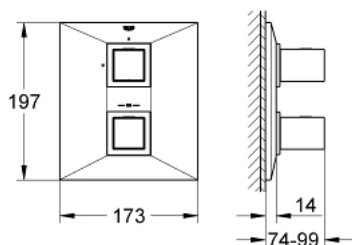

### PRODUCT DESCRIPTION

- **TMV2 compliant when used with 35 050 000**
- set for final installation for
  - GROHE Rapido T 35 500 000 / 35 050 000
- **without concealed body**
- **GROHE StarLight** chrome finish
- **GROHE SafeStop Plus** optional temperature limiter at 43°C included
- volume handle with **GROHE EcoButton**  
(economy button with individually adjustable economy stop)
- ceramic headparts 1/2", 180°
- wall escutcheon with **GROHE FastFixation**  
(covered escutcheon- and shaft sealing, covered fixing)
- metal handles

### SPARE PARTS

1: Temperature control handle (Order-nr. 47839000)

1.1: Shield for cross handle (Order-nr. 4784000M)

2: Escutcheon (Order-nr. 47841000)

3: Temperature limiter (Order-nr. 10093000)

4: Ceramic headpart, 1/2" (Order-nr. 45346000)