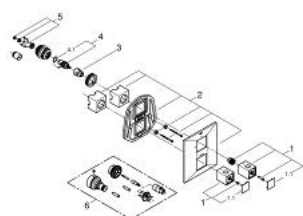

### PRODUCT DESCRIPTION

- **TMV2 compliant when used with 35 050 000**
- set for final installation for
  - GROHE Rapido T 35 500 000 / 35 050 000
- **without concealed body**
- **GROHE StarLight** chrome finish
- **GROHE SafeStop Plus** optional temperature limiter at 43°C included
- volume handle with **GROHE EcoButton**  
(economy button with individually adjustable economy stop)
- ceramic headparts 1/2", 180°
- wall escutcheon with **GROHE FastFixation**  
(covered escutcheon- and shaft sealing, covered fixing)
- metal handles

### SPARE PARTS

1: Temperature control handle (Order-nr. 47839000)

1.1: Shield for cross handle (Order-nr. 4784000M)

2: Escutcheon (Order-nr. 47841000)

3: Temperature limiter (Order-nr. 10093000)

4: Ceramic headpart, 1/2" (Order-nr. 45346000)