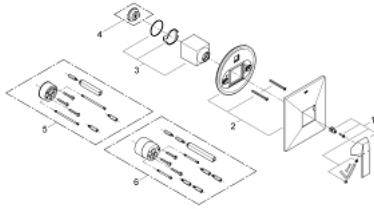

19 789 000 ALLURE BRILLIANT SINGLE-LEVER SHOWER MIXER TRIM

PRODUCT DESCRIPTION

- set for final installation for
- 33 961 000, 33 962 000, 33 963 000, 33 964 000,
33 965 000, 33 966 000, 35 501 000
- **without concealed body**
- **GROHE StarLight** chrome finish
- escutcheon- and shaft-sealing
- metal escutcheon
- covered coupling

19 789 000 ALLURE BRILLIANT SINGLE-LEVER SHOWER MIXER TRIM

SPARE PARTS

- 1: Lever (Order-nr. 46804000)
- 2: Escutcheon (Order-nr. 46795000)
- 3: Shield for cross handle (Order-nr. 46784000)
- 4: Temperature limiter (Order-nr. 46375000)*
- 5: Flush pipe extension (Order-nr. 46807000)*
- 6: Flush pipe extension (Order-nr. 46808000)*