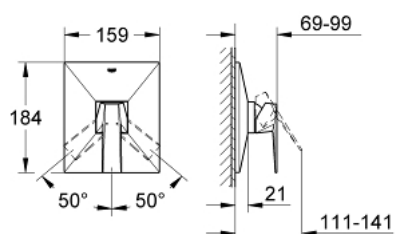

19 789 000 ALLURE BRILLIANT SINGLE-LEVER SHOWER MIXER TRIM

PRODUCT DESCRIPTION

- set for final installation for
- 33 961 000, 33 962 000, 33 963 000, 33 964 000,
33 965 000, 33 966 000, 35 501 000
- **without concealed body**
- **GROHE StarLight** chrome finish
- escutcheon- and shaft-sealing
- metal escutcheon
- covered coupling

19 789 000 ALLURE BRILLIANT SINGLE-LEVER SHOWER MIXER TRIM

SPARE PARTS

- 1: Lever (Order-nr. 46804000)
- 2: Escutcheon (Order-nr. 46795000)
- 3: Shield for cross handle (Order-nr. 46784000)
- 4: Temperature limiter (Order-nr. 46375000)*
- 5: Flush pipe extension (Order-nr. 46807000)*
- 6: Flush pipe extension (Order-nr. 46808000)*