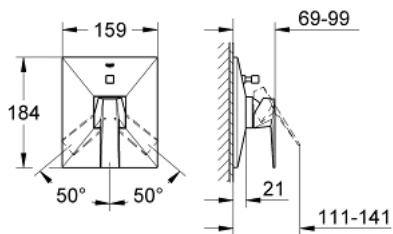

19 785 000 ALLURE BRILLIANT SINGLE-LEVER BATH/SHOWER MIXER TRIM

PRODUCT DESCRIPTION

- set for final installation for
- 33 961 000, 33 963 000, 33 965 000
- **without concealed body**
- **GROHE StarLight** chrome finish
- automatic diverter: bath/shower
- escutcheon- and shaft-sealing
- metal escutcheon
- covered coupling

19 785 000 ALLURE BRILLIANT SINGLE-LEVER BATH/SHOWER MIXER TRIM

SPARE PARTS

- 1: Lever (Order-nr. 46804000)
- 2: Escutcheon (Order-nr. 46796000)
- 3: Shield for cross handle (Order-nr. 46784000)
- 4: Repl.kit f.rotary valve (Order-nr. 46785000)
- 5: Temperature limiter (Order-nr. 46375000)*
- 6: Flush pipe extension (Order-nr. 46807000)*
- 7: Flush pipe extension (Order-nr. 46808000)*