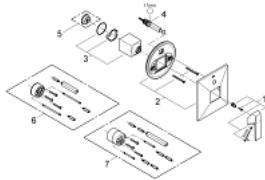

19 785 000 ALLURE BRILLIANT SINGLE-LEVER BATH/SHOWER MIXER TRIM

PRODUCT DESCRIPTION

- set for final installation for
- 33 961 000, 33 963 000, 33 965 000
- **without concealed body**
- **GROHE StarLight** chrome finish
- automatic diverter: bath/shower
- escutcheon- and shaft-sealing
- metal escutcheon
- covered coupling

19 785 000 ALLURE BRILLIANT SINGLE-LEVER BATH/SHOWER MIXER TRIM

SPARE PARTS

- 1: Lever (Order-nr. 46804000)
- 2: Escutcheon (Order-nr. 46796000)
- 3: Shield for cross handle (Order-nr. 46784000)
- 4: Repl.kit f.rotary valve (Order-nr. 46785000)
- 5: Temperature limiter (Order-nr. 46375000)*
- 6: Flush pipe extension (Order-nr. 46807000)*
- 7: Flush pipe extension (Order-nr. 46808000)*