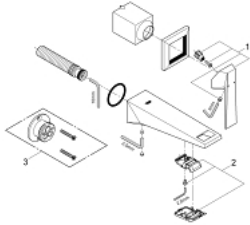

## 19 781 000 ALLURE BRILLIANT 2-HOLE BASIN MIXER S-SIZE

### PRODUCT DESCRIPTION

- wall mounted
- **without concealed body**
- set for final installation for
- 23 200 000
- **GROHE StarLight** chrome finish
- **GROHE EcoJoy** 5.0 l/min. flow limiter
- spout with integrated mousseur
- centre distance 110 mm
- projection 161 mm

19 781 000 **ALLURE BRILLIANT 2-HOLE BASIN MIXER**  
**S-SIZE**

**SPARE PARTS**

1: Lever (Order-nr. 46797000)

2: Race (Order-nr. 46794000)

3: Flush pipe extension (Order-nr. 46627000)\*

\* Optional accessories