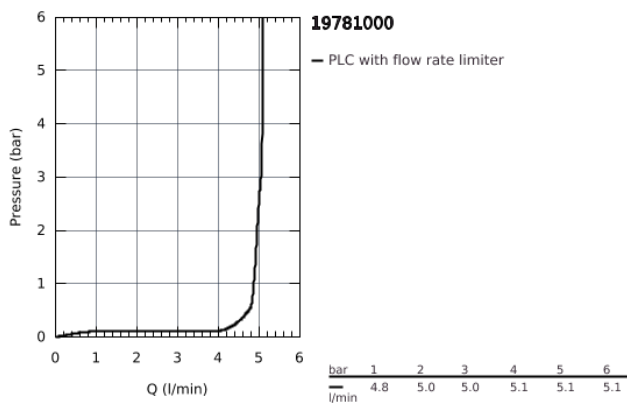

## 19 781 000 ALLURE BRILLIANT 2-HOLE BASIN MIXER S-SIZE

### PRODUCT DESCRIPTION

- wall mounted
- **without concealed body**
- set for final installation for
- 23 200 000
- **GROHE StarLight** chrome finish
- **GROHE EcoJoy** 5.0 l/min. flow limiter
- spout with integrated mousseur
- centre distance 110 mm
- projection 161 mm

19 781 000 **ALLURE BRILLIANT 2-HOLE BASIN MIXER**  
**S-SIZE**

**SPARE PARTS**

1: Lever (Order-nr. 46797000)

2: Race (Order-nr. 46794000)

3: Flush pipe extension (Order-nr. 46627000)\*

\* Optional accessories