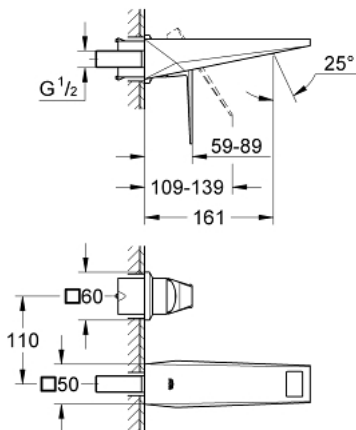

## 19 781 000 ALLURE BRILLIANT 2-HOLE BASIN MIXER S-SIZE

### PRODUCT DESCRIPTION

- wall mounted
- **without concealed body**
- set for final installation for
- 23 200 000
- **GROHE StarLight** chrome finish
- **GROHE EcoJoy** 5.0 l/min. flow limiter
- spout with integrated mousseur
- centre distance 110 mm
- projection 161 mm

19 781 000 **ALLURE BRILLIANT 2-HOLE BASIN MIXER**  
**S-SIZE**

**SPARE PARTS**

1: Lever (Order-nr. 46797000)

2: Race (Order-nr. 46794000)

3: Flush pipe extension (Order-nr. 46627000)\*

\* Optional accessories