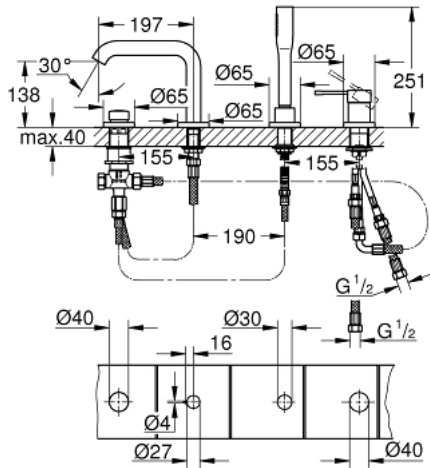

19 578 001 ESSENCE 4-HOLE SINGLE-LEVER BATH COMBINATION

PRODUCT DESCRIPTION

- GROHE SilkMove 35 mm ceramic cartridge
- with temperature limiter
- GROHE StarLight chrome finish
- pre-assembled spout fixing
- single lever mixer operating element
- metal lever
- bath inlet with mousseur
- diverter bath/shower
- for chrome: hand shower 27400000
- metal shower hose 2000 mm
- flexible connection hoses
- connection for shower hose
- protected against backflow
- for use with 29 037 000

19 578 001 ESSENCE 4-HOLE SINGLE-LEVER BATH COMBINATION

SPARE PARTS

- 1: Lever (Order-nr. 46916000)
 - 2: Cartridge (Order-nr. 46374000)
 - 3: Connecting hose (Order-nr. 07227000)
 - 4: Strainer (Order-nr. 0700200M)
 - 5: connector 8 x 15 mm (Order-nr. 08864000)
 - 6: Compression spring (Order-nr. 00869000)
 - 7: Diverter knob (Order-nr. 46721000)
 - 8: Diverter (Order-nr. 45443000)
 - 8.1: O-Ring $\varnothing 6 \times \varnothing 2$ (Order-nr. 0128300M)
 - 8.2: O-Ring (Order-nr. 0120500M)
 - 9: Repl.kit f.shank fastening 3/4" (Order-nr. 45444000)
 - 10: Non-return valve (Order-nr. 08565000)
 - 11: Connecting hose (Order-nr. 07300000)
 - 12: Connecting hose (Order-nr. 48018000)
 - 13: Flow restrictor (Order-nr. 13926000)
 - 14: Metal hose (Order-nr. 28146000)
 - 15: Socket Spanner (Order-nr. 19332000)*
- * Optional accessories