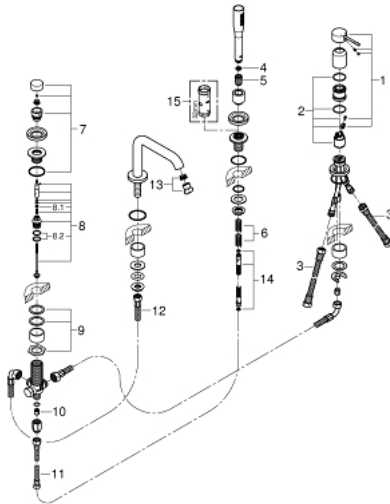

19 578 001 ESSENCE 4-HOLE SINGLE-LEVER BATH COMBINATION

PRODUCT DESCRIPTION

- GROHE SilkMove 35 mm ceramic cartridge
- with temperature limiter
- GROHE StarLight chrome finish
- pre-assembled spout fixing
- single lever mixer operating element
- metal lever
- bath inlet with mousseur
- diverter bath/shower
- for chrome: hand shower 27400000
- metal shower hose 2000 mm
- flexible connection hoses
- connection for shower hose
- protected against backflow
- for use with 29 037 000

19 578 001 ESSENCE 4-HOLE SINGLE-LEVER BATH COMBINATION

SPARE PARTS

- 1: Lever (Order-nr. 46916000)
 - 2: Cartridge (Order-nr. 46374000)
 - 3: Connecting hose (Order-nr. 07227000)
 - 4: Strainer (Order-nr. 0700200M)
 - 5: connector 8 x 15 mm (Order-nr. 08864000)
 - 6: Compression spring (Order-nr. 00869000)
 - 7: Diverter knob (Order-nr. 46721000)
 - 8: Diverter (Order-nr. 45443000)
 - 8.1: O-Ring $\varnothing 6 \times \varnothing 2$ (Order-nr. 0128300M)
 - 8.2: O-Ring (Order-nr. 0120500M)
 - 9: Repl.kit f.shank fastening 3/4" (Order-nr. 45444000)
 - 10: Non-return valve (Order-nr. 08565000)
 - 11: Connecting hose (Order-nr. 07300000)
 - 12: Connecting hose (Order-nr. 48018000)
 - 13: Flow restrictor (Order-nr. 13926000)
 - 14: Metal hose (Order-nr. 28146000)
 - 15: Socket Spanner (Order-nr. 19332000)*
- * Optional accessories