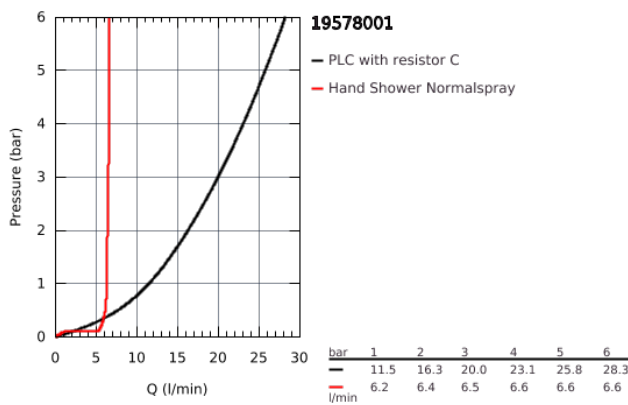

19 578 001 ESSENCE 4-HOLE SINGLE-LEVER BATH COMBINATION

PRODUCT DESCRIPTION

- GROHE SilkMove 35 mm ceramic cartridge
- with temperature limiter
- GROHE StarLight chrome finish
- pre-assembled spout fixing
- single lever mixer operating element
- metal lever
- bath inlet with mousseur
- diverter bath/shower
- for chrome: hand shower 27400000
- metal shower hose 2000 mm
- flexible connection hoses
- connection for shower hose
- protected against backflow
- for use with 29 037 000

19 578 001 ESSENCE 4-HOLE SINGLE-LEVER BATH COMBINATION

SPARE PARTS

- 1: Lever (Order-nr. 46916000)
 - 2: Cartridge (Order-nr. 46374000)
 - 3: Connecting hose (Order-nr. 07227000)
 - 4: Strainer (Order-nr. 0700200M)
 - 5: connector 8 x 15 mm (Order-nr. 08864000)
 - 6: Compression spring (Order-nr. 00869000)
 - 7: Diverter knob (Order-nr. 46721000)
 - 8: Diverter (Order-nr. 45443000)
 - 8.1: O-Ring $\varnothing 6 \times \varnothing 2$ (Order-nr. 0128300M)
 - 8.2: O-Ring (Order-nr. 0120500M)
 - 9: Repl.kit f.shank fastening 3/4" (Order-nr. 45444000)
 - 10: Non-return valve (Order-nr. 08565000)
 - 11: Connecting hose (Order-nr. 07300000)
 - 12: Connecting hose (Order-nr. 48018000)
 - 13: Flow restrictor (Order-nr. 13926000)
 - 14: Metal hose (Order-nr. 28146000)
 - 15: Socket Spanner (Order-nr. 19332000)*
- * Optional accessories