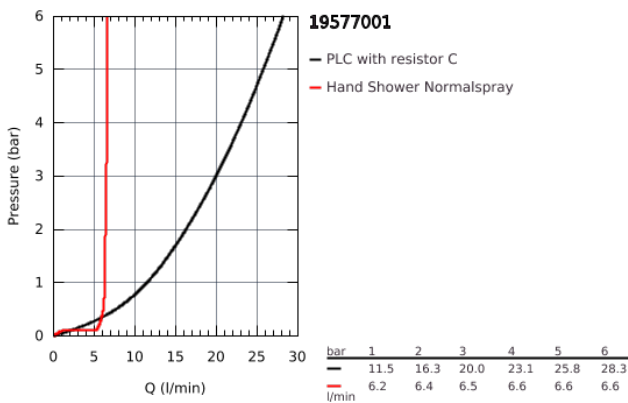

19 577 001 LINEARE 4-HOLE SINGLE-LEVER BATH COMBINATION

PRODUCT DESCRIPTION

- GROHE SilkMove 35 mm ceramic cartridge
- with temperature limiter
- GROHE StarLight chrome finish
- pre-assembled spout fixing
- single lever mixer operating element
- metal lever
- bath inlet with mousseur
- diverter bath/shower
- hand shower Sena Stick (26 465)
- metal shower hose 2000 mm
- flexible connection hoses
- connection for shower hose
- protected against backflow
- for use with 29 037 000

19 577 001 LINEARE 4-HOLE SINGLE-LEVER BATH COMBINATION

19 577 001 LINEARE 4-HOLE SINGLE-LEVER BATH COMBINATION

SPARE PARTS

- 1: Lever (Order-nr. 46983000)
 - 2: Cartridge (Order-nr. 46374000)
 - 3: Connecting hose (Order-nr. 07227000)
 - 4: Strainer (Order-nr. 0700200M)
 - 5: connector 8 x 15 mm (Order-nr. 08864000)
 - 6: Compression spring (Order-nr. 00869000)
 - 7: Diverter knob (Order-nr. 46721000)
 - 8: Diverter (Order-nr. 45443000)
 - 8.1: O-Ring $\varnothing 6 \times \varnothing 2$ (Order-nr. 0128300M)
 - 8.2: O-Ring (Order-nr. 0120500M)
 - 9: Repl.kit f.shank fastening 3/4" (Order-nr. 45444000)
 - 10: Non-return valve (Order-nr. 08565000)
 - 11: Connecting hose (Order-nr. 07300000)
 - 12: Connecting hose (Order-nr. 48018000)
 - 13: Flow restrictor (Order-nr. 13941000)
 - 14: Metal hose (Order-nr. 28146000)
 - 15: Socket Spanner (Order-nr. 19332000)*
- * Optional accessories