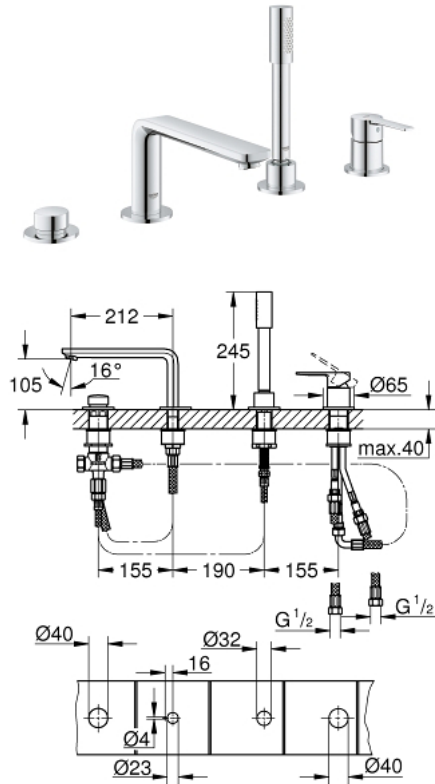

19 577 001 LINEARE 4-HOLE SINGLE-LEVER BATH COMBINATION

PRODUCT DESCRIPTION

- GROHE SilkMove 35 mm ceramic cartridge
- with temperature limiter
- GROHE StarLight chrome finish
- pre-assembled spout fixing
- single lever mixer operating element
- metal lever
- bath inlet with mousseur
- diverter bath/shower
- hand shower Sena Stick (26 465)
- metal shower hose 2000 mm
- flexible connection hoses
- connection for shower hose
- protected against backflow
- for use with 29 037 000

19 577 001 LINEARE 4-HOLE SINGLE-LEVER BATH COMBINATION

19 577 001 LINEARE 4-HOLE SINGLE-LEVER BATH COMBINATION

SPARE PARTS

- 1: Lever (Order-nr. 46983000)
 - 2: Cartridge (Order-nr. 46374000)
 - 3: Connecting hose (Order-nr. 07227000)
 - 4: Strainer (Order-nr. 0700200M)
 - 5: connector 8 x 15 mm (Order-nr. 08864000)
 - 6: Compression spring (Order-nr. 00869000)
 - 7: Diverter knob (Order-nr. 46721000)
 - 8: Diverter (Order-nr. 45443000)
 - 8.1: O-Ring $\varnothing 6 \times \varnothing 2$ (Order-nr. 0128300M)
 - 8.2: O-Ring (Order-nr. 0120500M)
 - 9: Repl.kit f.shank fastening 3/4" (Order-nr. 45444000)
 - 10: Non-return valve (Order-nr. 08565000)
 - 11: Connecting hose (Order-nr. 07300000)
 - 12: Connecting hose (Order-nr. 48018000)
 - 13: Flow restrictor (Order-nr. 13941000)
 - 14: Metal hose (Order-nr. 28146000)
 - 15: Socket Spanner (Order-nr. 19332000)*
- * Optional accessories