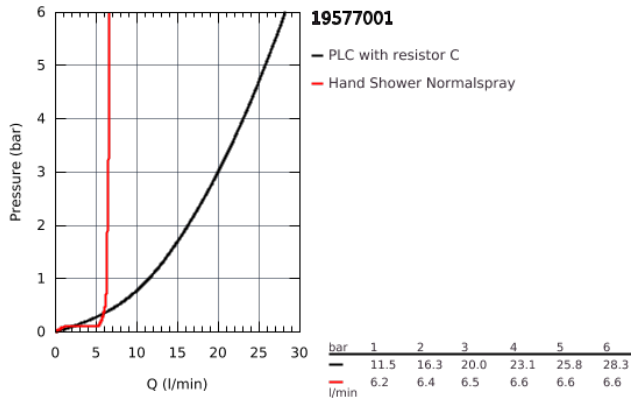

19 577 001 LINEARE 4-HOLE SINGLE-LEVER BATH COMBINATION

PRODUCT DESCRIPTION

- GROHE SilkMove 35 mm ceramic cartridge
- with temperature limiter
- GROHE StarLight chrome finish
- pre-assembled spout fixing
- single lever mixer operating element
- metal lever
- bath inlet with mousseur
- diverter bath/shower
- hand shower Sena Stick (26 465)
- metal shower hose 2000 mm
- flexible connection hoses
- connection for shower hose
- protected against backflow
- for use with 29 037 000

19 577 001 LINEARE 4-HOLE SINGLE-LEVER BATH COMBINATION

19 577 001 LINEARE 4-HOLE SINGLE-LEVER BATH COMBINATION

SPARE PARTS

- 1: Lever (Order-nr. 46983000)
 - 2: Cartridge (Order-nr. 46374000)
 - 3: Connecting hose (Order-nr. 07227000)
 - 4: Strainer (Order-nr. 0700200M)
 - 5: connector 8 x 15 mm (Order-nr. 08864000)
 - 6: Compression spring (Order-nr. 00869000)
 - 7: Diverter knob (Order-nr. 46721000)
 - 8: Diverter (Order-nr. 45443000)
 - 8.1: O-Ring $\varnothing 6 \times \varnothing 2$ (Order-nr. 0128300M)
 - 8.2: O-Ring (Order-nr. 0120500M)
 - 9: Repl.kit f.shank fastening 3/4" (Order-nr. 45444000)
 - 10: Non-return valve (Order-nr. 08565000)
 - 11: Connecting hose (Order-nr. 07300000)
 - 12: Connecting hose (Order-nr. 48018000)
 - 13: Flow restrictor (Order-nr. 13941000)
 - 14: Metal hose (Order-nr. 28146000)
 - 15: Socket Spanner (Order-nr. 19332000)*
- * Optional accessories