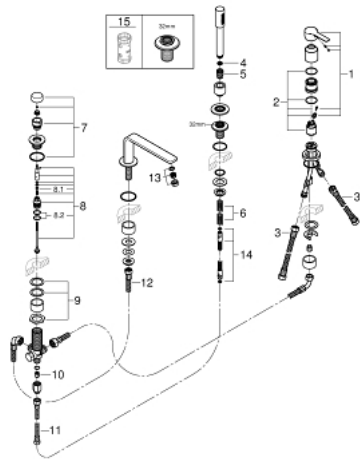

19 577 001 LINEARE 4-HOLE SINGLE-LEVER BATH COMBINATION

PRODUCT DESCRIPTION

- GROHE SilkMove 35 mm ceramic cartridge
- with temperature limiter
- GROHE StarLight chrome finish
- pre-assembled spout fixing
- single lever mixer operating element
- metal lever
- bath inlet with mousseur
- diverter bath/shower
- hand shower Sena Stick (26 465)
- metal shower hose 2000 mm
- flexible connection hoses
- connection for shower hose
- protected against backflow
- for use with 29 037 000

19 577 001 LINEARE 4-HOLE SINGLE-LEVER BATH COMBINATION

19 577 001 LINEARE 4-HOLE SINGLE-LEVER BATH COMBINATION

SPARE PARTS

- 1: Lever (Order-nr. 46983000)
 - 2: Cartridge (Order-nr. 46374000)
 - 3: Connecting hose (Order-nr. 07227000)
 - 4: Strainer (Order-nr. 0700200M)
 - 5: connector 8 x 15 mm (Order-nr. 08864000)
 - 6: Compression spring (Order-nr. 00869000)
 - 7: Diverter knob (Order-nr. 46721000)
 - 8: Diverter (Order-nr. 45443000)
 - 8.1: O-Ring $\varnothing 6 \times \varnothing 2$ (Order-nr. 0128300M)
 - 8.2: O-Ring (Order-nr. 0120500M)
 - 9: Repl.kit f.shank fastening 3/4" (Order-nr. 45444000)
 - 10: Non-return valve (Order-nr. 08565000)
 - 11: Connecting hose (Order-nr. 07300000)
 - 12: Connecting hose (Order-nr. 48018000)
 - 13: Flow restrictor (Order-nr. 13941000)
 - 14: Metal hose (Order-nr. 28146000)
 - 15: Socket Spanner (Order-nr. 19332000)*
- * Optional accessories