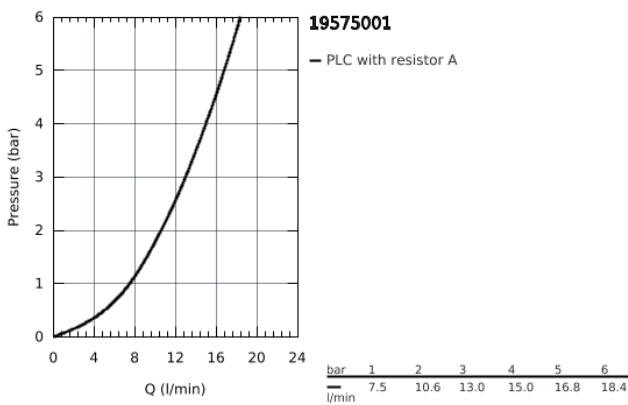

19 575 001 **CONCETTO 2-HOLE BASIN MIXER**  
**S-SIZE**

**PRODUCT DESCRIPTION**

- wall mounted
- set for final installation for 23 571 000
- **without concealed body**
- metal escutcheon
- **GROHE StarLight** chrome finish
- centre distance 110 mm
- projection 147 mm

19 575 001 **CONCETTO 2-HOLE BASIN MIXER**  
**S-SIZE**

**SPARE PARTS**

1: Lever (Order-nr. 46756000)

2: Flow restrictor (Order-nr. 48072000)

3: Flush pipe extension (Order-nr. 46627000)\*

\* Optional accessories