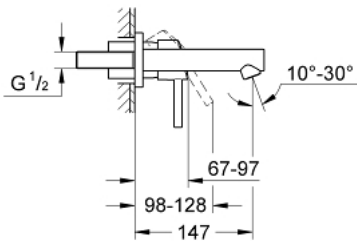

19 575 001 **CONCETTO 2-HOLE BASIN MIXER**  
**S-SIZE**

**PRODUCT DESCRIPTION**

- wall mounted
- set for final installation for 23 571 000
- **without concealed body**
- metal escutcheon
- **GROHE StarLight** chrome finish
- centre distance 110 mm
- projection 147 mm

19 575 001 **CONCETTO 2-HOLE BASIN MIXER**  
**S-SIZE**

**SPARE PARTS**

1: Lever (Order-nr. 46756000)

2: Flow restrictor (Order-nr. 48072000)

3: Flush pipe extension (Order-nr. 46627000)\*

\* Optional accessories