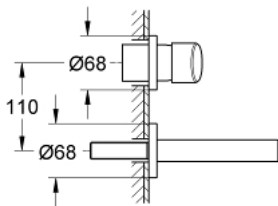

19 575 001 **CONCETTO 2-HOLE BASIN MIXER**  
**S-SIZE**

**PRODUCT DESCRIPTION**

- wall mounted
- set for final installation for 23 571 000
- **without concealed body**
- metal escutcheon
- **GROHE StarLight** chrome finish
- centre distance 110 mm
- projection 147 mm

19 575 001 **CONCETTO 2-HOLE BASIN MIXER**  
**S-SIZE**

**SPARE PARTS**

1: Lever (Order-nr. 46756000)

2: Flow restrictor (Order-nr. 48072000)

3: Flush pipe extension (Order-nr. 46627000)\*

\* Optional accessories