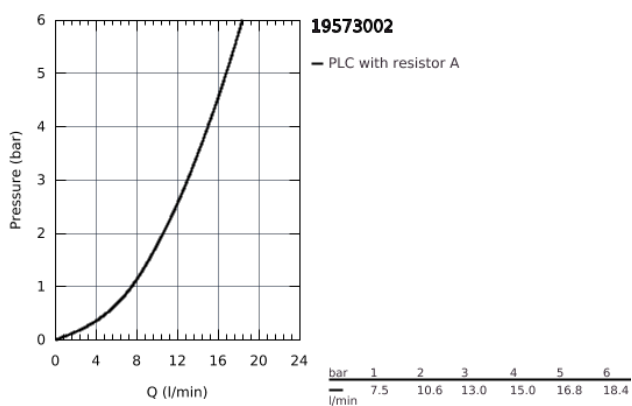

19 573 002 EURODISC COSMOPOLITAN TWO-HOLE BASIN MIXER M-SIZE

PRODUCT DESCRIPTION

- wall mounted
- set for final installation for
- 23 571 000
- without concealed body
- metal escutcheon
- metal lever
- **GROHE StarLight** chrome finish
- **GROHE AquaGuide**
- center distance 110 mm
- projection 170 mm
- min. recommended pressure 1.0 bar

19 573 002 **EURODISC COSMOPOLITAN TWO-HOLE BASIN MIXER**
M-SIZE

SPARE PARTS

1: Lever (Order-nr. 46742000)

2: Flow straightener (Order-nr. 64451000)

3: Extension (Order-nr. 46943000)*

* Optional accessories