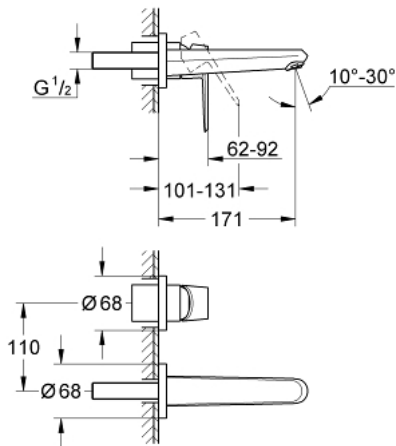

19 573 002 EURODISC COSMOPOLITAN TWO-HOLE BASIN MIXER M-SIZE

PRODUCT DESCRIPTION

- wall mounted
- set for final installation for
- 23 571 000
- without concealed body
- metal escutcheon
- metal lever
- **GROHE StarLight** chrome finish
- **GROHE AquaGuide**
- center distance 110 mm
- projection 170 mm
- min. recommended pressure 1.0 bar

19 573 002 **EURODISC COSMOPOLITAN TWO-HOLE BASIN MIXER**
M-SIZE

SPARE PARTS

1: Lever (Order-nr. 46742000)

2: Flow straightener (Order-nr. 64451000)

3: Extension (Order-nr. 46943000)*

* Optional accessories