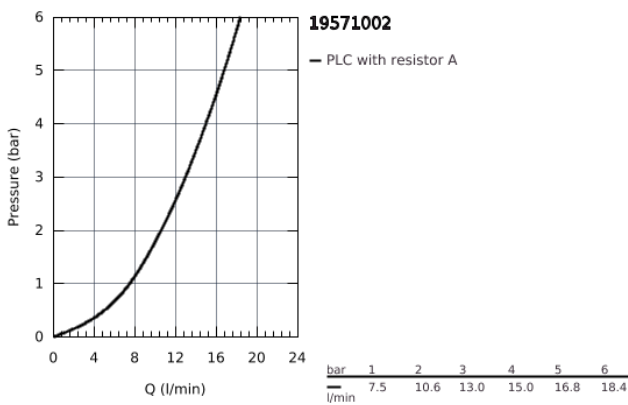

19 571 002 **EUROSTYLE COSMOPOLITAN 2-HOLE BASIN MIXER**
S-SIZE

PRODUCT DESCRIPTION

- wall mounted
- set for final installation for
- 23 571 000
- **without concealed body**
- metal escutcheon
- metal lever
- **GROHE StarLight** chrome finish
- **GROHE AquaGuide** adjustable mousseur
- centre distance 110 mm
- projection 171 mm

19 571 002 **EUROSTYLE COSMOPOLITAN 2-HOLE BASIN MIXER**
S-SIZE

SPARE PARTS

1: Lever (Order-nr. 46751000)

2: Flow straightener (Order-nr. 64451000)

3: Flush pipe extension (Order-nr. 46943000)*

* Optional accessories