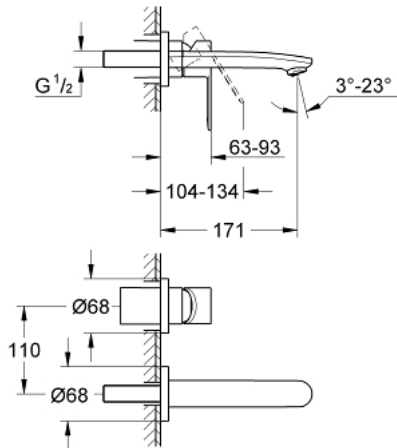

19 571 002 **EUROSTYLE COSMOPOLITAN 2-HOLE BASIN MIXER**
S-SIZE

PRODUCT DESCRIPTION

- wall mounted
- set for final installation for
- 23 571 000
- **without concealed body**
- metal escutcheon
- metal lever
- **GROHE StarLight** chrome finish
- **GROHE AquaGuide** adjustable mousseur
- centre distance 110 mm
- projection 171 mm

19 571 002 **EUROSTYLE COSMOPOLITAN 2-HOLE BASIN MIXER**
S-SIZE

SPARE PARTS

1: Lever (Order-nr. 46751000)

2: Flow straightener (Order-nr. 64451000)

3: Flush pipe extension (Order-nr. 46943000)*

* Optional accessories