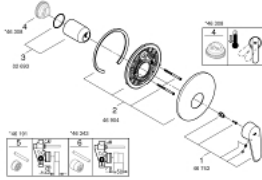

19 549 002 EURODISC COSMOPOLITAN SINGLE-LEVER SHOWER MIXER

PRODUCT DESCRIPTION

- final installation set for
- 35 501 000
- without concealed body
- metal lever
- **GROHE StarLight** chrome finish
- escutcheon- and shaft-sealing
- wall escutcheon
- covered fixing

19 549 002 EURODISC COSMOPOLITAN SINGLE-LEVER SHOWER MIXER

UNITS PER PACKAGE

- 1: Lever (Order-nr. 46743000)
- 2: Escutcheon (Order-nr. 46904000)
- 3: Shield (Order-nr. 02693000)
- 4: Temperature limiter (Order-nr. 46308000)*
- 5: Extension set (Order-nr. 46191000)*
- 6: Extension set (Order-nr. 46343000)*