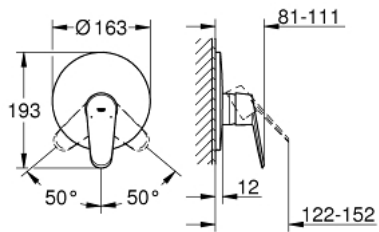

19 549 002 EURODISC COSMOPOLITAN SINGLE-LEVER SHOWER MIXER

PRODUCT DESCRIPTION

- final installation set for
- 35 501 000
- without concealed body
- metal lever
- **GROHE StarLight** chrome finish
- escutcheon- and shaft-sealing
- wall escutcheon
- covered fixing

19 549 002 EURODISC COSMOPOLITAN SINGLE-LEVER SHOWER MIXER

UNITS PER PACKAGE

- 1: Lever (Order-nr. 46743000)
- 2: Escutcheon (Order-nr. 46904000)
- 3: Shield (Order-nr. 02693000)
- 4: Temperature limiter (Order-nr. 46308000)*
- 5: Extension set (Order-nr. 46191000)*
- 6: Extension set (Order-nr. 46343000)*