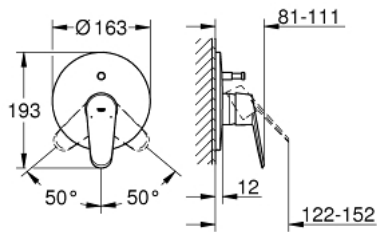

19 548 002 EURODISC COSMOPOLITAN SINGLE-LEVER BATH/SHOWER MIXER TRIM

PRODUCT DESCRIPTION

- set for final installation for
- 33 961 000, 33 963 000, 33 965 000
- **without concealed body**
- metal lever
- **GROHE StarLight** chrome finish
- automatic diverter: bath/shower
- escutcheon- and shaft-sealing
- wall escutcheon
- covered fixing

19 548 002 EURODISC COSMOPOLITAN SINGLE-LEVER BATH/SHOWER MIXER TRIM

SPARE PARTS

- 1: Lever (Order-nr. 46743000)
- 2: Escutcheon (Order-nr. 46905000)
- 3: Shield for cross handle (Order-nr. 02693000)
- 4: Diverter (Order-nr. 46737000)
- 5: Temperature limiter (Order-nr. 46308000)*
- 6: Extension set (Order-nr. 46191000)*
- 7: Extension set (Order-nr. 46343000)*