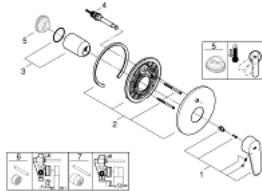

19 548 002 EURODISC COSMOPOLITAN SINGLE-LEVER BATH/SHOWER MIXER TRIM

PRODUCT DESCRIPTION

- set for final installation for
- 33 961 000, 33 963 000, 33 965 000
- **without concealed body**
- metal lever
- **GROHE StarLight** chrome finish
- automatic diverter: bath/shower
- escutcheon- and shaft-sealing
- wall escutcheon
- covered fixing

19 548 002 EURODISC COSMOPOLITAN SINGLE-LEVER BATH/SHOWER MIXER TRIM

SPARE PARTS

- 1: Lever (Order-nr. 46743000)
- 2: Escutcheon (Order-nr. 46905000)
- 3: Shield for cross handle (Order-nr. 02693000)
- 4: Diverter (Order-nr. 46737000)
- 5: Temperature limiter (Order-nr. 46308000)*
- 6: Extension set (Order-nr. 46191000)*
- 7: Extension set (Order-nr. 46343000)*