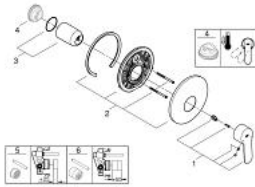

19 507 002 EUROSTYLE COSMOPOLITAN SINGLE-LEVER SHOWER MIXER TRIM

PRODUCT DESCRIPTION

- set for final installation for
- 33 961 000, 33 962 000, 33 963 000, 33 964 000,
33 965 000, 33 966 000, 35 501 000
- **without concealed body**
- metal lever
- **GROHE StarLight** chrome finish
- escutcheon- and shaft-sealing
- wall escutcheon
- covered fixing

19 507 002 EUROSTYLE COSMOPOLITAN SINGLE-LEVER SHOWER MIXER TRIM

SPARE PARTS

- 1: Lever (Order-nr. 46752000)
- 2: Escutcheon (Order-nr. 46904000)
- 3: Shield for cross handle (Order-nr. 02693000)
- 4: Temperature limiter (Order-nr. 46308000)*
- 5: Extension set (Order-nr. 46191000)*
- 6: Extension set (Order-nr. 46343000)*