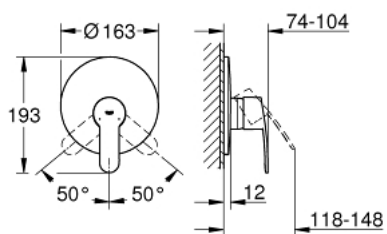

19 507 002 EUROSTYLE COSMOPOLITAN SINGLE-LEVER SHOWER MIXER TRIM

PRODUCT DESCRIPTION

- set for final installation for
- 33 961 000, 33 962 000, 33 963 000, 33 964 000,
33 965 000, 33 966 000, 35 501 000
- **without concealed body**
- metal lever
- **GROHE StarLight** chrome finish
- escutcheon- and shaft-sealing
- wall escutcheon
- covered fixing

19 507 002 EUROSTYLE COSMOPOLITAN SINGLE-LEVER SHOWER MIXER TRIM

SPARE PARTS

- 1: Lever (Order-nr. 46752000)
- 2: Escutcheon (Order-nr. 46904000)
- 3: Shield for cross handle (Order-nr. 02693000)
- 4: Temperature limiter (Order-nr. 46308000)*
- 5: Extension set (Order-nr. 46191000)*
- 6: Extension set (Order-nr. 46343000)*