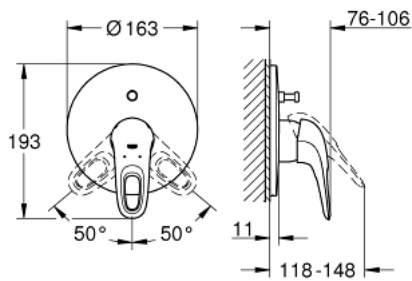

19 506 003 EUROSTYLE SINGLE-LEVER BATH MIXER

PRODUCT DESCRIPTION

- set for final installation for
- 33 961 000, 33 963 000, 33 965 000, 35 501 000
- without concealed body
- **GROHE StarLight** chrome finish
- **GROHE FastFixation** covered fixation
- automatic diverter: bath/shower
- escutcheon- and shaft-sealing
- metal wall escutcheon

19 506 003 EUROSTYLE SINGLE-LEVER BATH MIXER

SPARE PARTS

- 1: Lever (Order-nr. 46940000)
 - 2: Escutcheon (Order-nr. 46905000)
 - 3: Diverter (Order-nr. 46737000)
 - 4: Temperature limiter (Order-nr. 46308000)*
 - 5: Extension set (Order-nr. 46191000)*
 - 6: Extension set (Order-nr. 46343000)*
- * Optional accessories