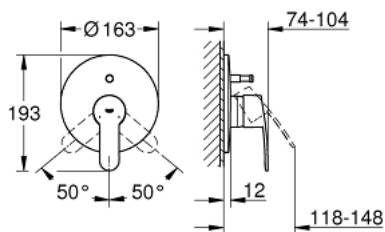

### PRODUCT DESCRIPTION

- set for final installation for
- 33 961 000, 33 963 000, 33 965 000, 35 501 000
- without concealed body
- metal lever
- **GROHE StarLight** chrome finish
- automatic diverter: bath/shower
- escutcheon- and shaft-sealing
- wall escutcheon
- covered fixing

### SPARE PARTS

- 1: Lever (Order-nr. 46752000)
- 2: Escutcheon (Order-nr. 46905000)
- 3: Cap (Order-nr. 02693000)
- 4: Diverter (Order-nr. 46737000)
- 5: Temperature limiter (Order-nr. 46308000)\*
- 6: Extension set (Order-nr. 46191000)\*
- 7: Extension set (Order-nr. 46343000)\*