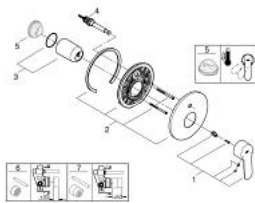

### PRODUCT DESCRIPTION

- set for final installation for
- 33 961 000, 33 963 000, 33 965 000, 35 501 000
- without concealed body
- metal lever
- **GROHE StarLight** chrome finish
- automatic diverter: bath/shower
- escutcheon- and shaft-sealing
- wall escutcheon
- covered fixing

### SPARE PARTS

- 1: Lever (Order-nr. 46752000)
- 2: Escutcheon (Order-nr. 46905000)
- 3: Cap (Order-nr. 02693000)
- 4: Diverter (Order-nr. 46737000)
- 5: Temperature limiter (Order-nr. 46308000)\*
- 6: Extension set (Order-nr. 46191000)\*
- 7: Extension set (Order-nr. 46343000)\*