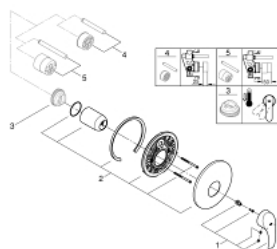

## 19 451 002 EUROSMART SINGLE-LEVER SHOWER MIXER TRIM

### PRODUCT DESCRIPTION

- set for final installation for
- 33 961 000, 33 962 000, 33 963 000, 33 964 000,  
33 965 000, 33 966 000, 35 501 000
- **without concealed body**
- metal lever
- **GROHE StarLight** chrome finish
- GROHE FastFixation covered fixing
- escutcheon- and shaft-sealing
- metal wall escutcheon

### SPARE PARTS

- 1: Lever (Order-nr. 46903000)
  - 2: Escutcheon (Order-nr. 46904000)
  - 3: Temperature limiter (Order-nr. 46308000)\*
  - 4: Extension set (Order-nr. 46191000)\*
  - 5: Extension set (Order-nr. 46343000)\*
- \* Optional accessories