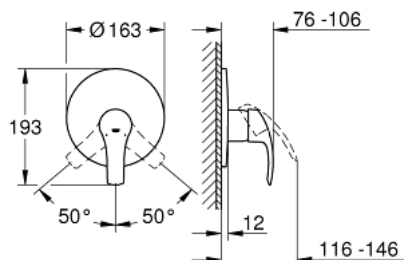

## 19 451 002 EUROSMART SINGLE-LEVER SHOWER MIXER TRIM

### PRODUCT DESCRIPTION

- set for final installation for
- 33 961 000, 33 962 000, 33 963 000, 33 964 000,  
33 965 000, 33 966 000, 35 501 000
- **without concealed body**
- metal lever
- **GROHE StarLight** chrome finish
- GROHE FastFixation covered fixing
- escutcheon- and shaft-sealing
- metal wall escutcheon

### SPARE PARTS

- 1: Lever (Order-nr. 46903000)
  - 2: Escutcheon (Order-nr. 46904000)
  - 3: Temperature limiter (Order-nr. 46308000)\*
  - 4: Extension set (Order-nr. 46191000)\*
  - 5: Extension set (Order-nr. 46343000)\*
- \* Optional accessories