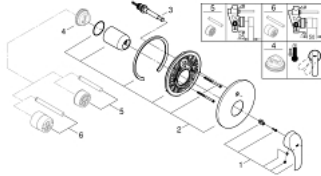

19 450 002 EUROSMART SINGLE-LEVER BATH MIXER

PRODUCT DESCRIPTION

- set for final installation for
- 33 961 000, 33 963 000, 33 965 000, 35 501 000
- without concealed body
- metal lever
- **GROHE StarLight** chrome finish
- **GROHE FastFixation** covered fixation
- automatic diverter: bath/shower
- escutcheon- and shaft-sealing
- metal wall escutcheon

19 450 002 EUROSMART SINGLE-LEVER BATH MIXER

SPARE PARTS

- 1: Lever (Order-nr. 46903000)
 - 2: Escutcheon (Order-nr. 46905000)
 - 3: Diverter (Order-nr. 46737000)
 - 4: Temperature limiter (Order-nr. 46308000)*
 - 5: Extension set (Order-nr. 46191000)*
 - 6: Extension set (Order-nr. 46343000)*
- * Optional accessories