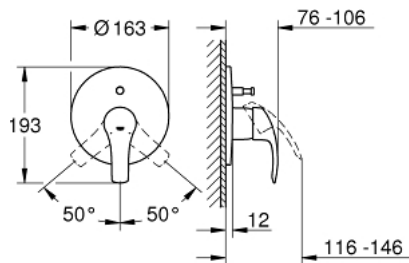

19 450 002 EUROSMART SINGLE-LEVER BATH MIXER

PRODUCT DESCRIPTION

- set for final installation for
- 33 961 000, 33 963 000, 33 965 000, 35 501 000
- without concealed body
- metal lever
- **GROHE StarLight** chrome finish
- **GROHE FastFixation** covered fixation
- automatic diverter: bath/shower
- escutcheon- and shaft-sealing
- metal wall escutcheon

19 450 002 EUROSMART SINGLE-LEVER BATH MIXER

SPARE PARTS

- 1: Lever (Order-nr. 46903000)
 - 2: Escutcheon (Order-nr. 46905000)
 - 3: Diverter (Order-nr. 46737000)
 - 4: Temperature limiter (Order-nr. 46308000)*
 - 5: Extension set (Order-nr. 46191000)*
 - 6: Extension set (Order-nr. 46343000)*
- * Optional accessories