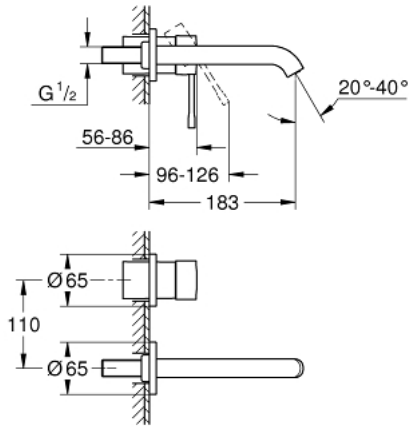

19 408 001 **ESSENCE 2-HOLE BASIN MIXER**
M-SIZE

PRODUCT DESCRIPTION

- wall mounted
- set for final installation for 23 571 000
- **without concealed body**
- metal escutcheon
- metal lever
- **GROHE StarLight** chrome finish
- **GROHE EcoJoy** mousseur 5.7 l/min
- **GROHE AquaGuide** adjustable mousseur
- centre distance 110 mm
- projection 183 mm

19 408 001 **ESSENCE 2-HOLE BASIN MIXER**
M-SIZE

SPARE PARTS

1: Lever (Order-nr. 46916000)

2: Flow restrictor (Order-nr. 48270000)

3: Screw (Order-nr. 43094000)

4: Flush pipe extension (Order-nr. 46943000)*