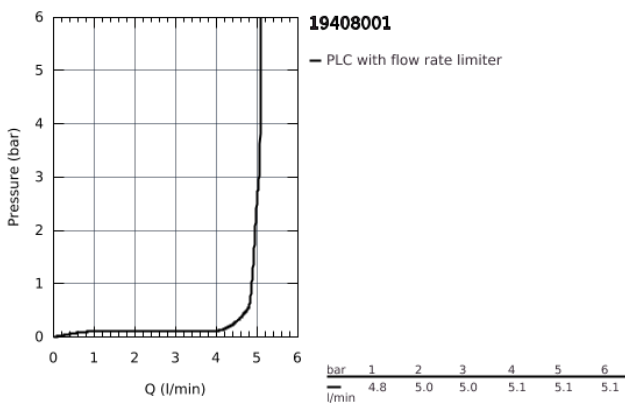

19 408 001 **ESSENCE 2-HOLE BASIN MIXER**
M-SIZE

PRODUCT DESCRIPTION

- wall mounted
- set for final installation for 23 571 000
- **without concealed body**
- metal escutcheon
- metal lever
- **GROHE StarLight** chrome finish
- **GROHE EcoJoy** mousseur 5.7 l/min
- **GROHE AquaGuide** adjustable mousseur
- centre distance 110 mm
- projection 183 mm

19 408 001 **ESSENCE 2-HOLE BASIN MIXER**
M-SIZE

SPARE PARTS

1: Lever (Order-nr. 46916000)

2: Flow restrictor (Order-nr. 48270000)

3: Screw (Order-nr. 43094000)

4: Flush pipe extension (Order-nr. 46943000)*