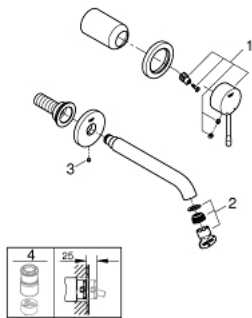

19 408 001 **ESSENCE 2-HOLE BASIN MIXER**
M-SIZE

PRODUCT DESCRIPTION

- wall mounted
- set for final installation for 23 571 000
- **without concealed body**
- metal escutcheon
- metal lever
- **GROHE StarLight** chrome finish
- **GROHE EcoJoy** mousseur 5.7 l/min
- **GROHE AquaGuide** adjustable mousseur
- centre distance 110 mm
- projection 183 mm

19 408 001 **ESSENCE 2-HOLE BASIN MIXER**
M-SIZE

SPARE PARTS

1: Lever (Order-nr. 46916000)

2: Flow restrictor (Order-nr. 48270000)

3: Screw (Order-nr. 43094000)

4: Flush pipe extension (Order-nr. 46943000)*