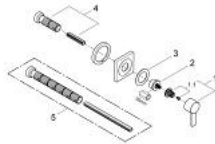

## 19 384 000 ALLURE CONCEALED STOP-VALVE TRIM

### PRODUCT DESCRIPTION

- with lever handle
- set for final installation for
- **29 032 000**
- 35 028 000
- installation depth adjustable
- 43 - 91 mm
- metal escutcheon
- **without concealed body**
- **GROHE StarLight** chrome finish

### SPARE PARTS

- 1: Handle (Order-nr. 48043000)
  - 1.1: Replacement handle connection kit (Order-nr. 45186000)
  - 2: Extension (Order-nr. 48044000)
  - 3: Sealing washer (Order-nr. 48046000)
  - 4: Extension 20-80 (Order-nr. 45202000)
  - 5: Extension-set 200 mm (Order-nr. 45203000)\*
- \* Optional accessories