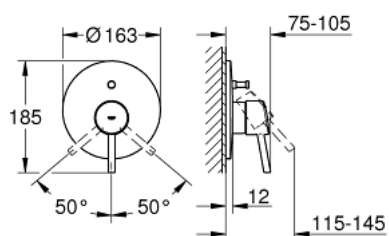

19 346 001 **CONCETTO SINGLE-LEVER BATH/SOWER MIXER TRIM**

PRODUCT DESCRIPTION

- set for final installation for
- 33 961 000, 33 963 000, 33 965 000
- **without concealed body**
- metal lever
- **GROHE StarLight** chrome finish
- automatic diverter: bath/shower
- escutcheon- and shaft-sealing
- wall escutcheon
- covered coupling

19 346 001 **CONCETTO SINGLE-LEVER BATH/SHOWER MIXER TRIM**

SPARE PARTS

- 1: Lever (Order-nr. 46723000)
- 2: Escutcheon (Order-nr. 46905000)
- 3: Shield for cross handle (Order-nr. 06874000)
- 4: Diverter (Order-nr. 46737000)
- 5: Temperature limiter (Order-nr. 46375000)*
- 6: Extension set (Order-nr. 46191000)*
- 7: Extension set (Order-nr. 46343000)*