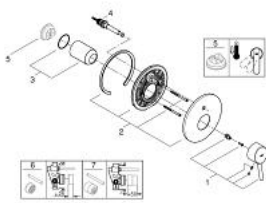

19 346 001 **CONCETTO SINGLE-LEVER BATH/SOWER MIXER TRIM**

PRODUCT DESCRIPTION

- set for final installation for
- 33 961 000, 33 963 000, 33 965 000
- **without concealed body**
- metal lever
- **GROHE StarLight** chrome finish
- automatic diverter: bath/shower
- escutcheon- and shaft-sealing
- wall escutcheon
- covered coupling

19 346 001 **CONCETTO SINGLE-LEVER BATH/SHOWER MIXER TRIM**

SPARE PARTS

- 1: Lever (Order-nr. 46723000)
- 2: Escutcheon (Order-nr. 46905000)
- 3: Shield for cross handle (Order-nr. 06874000)
- 4: Diverter (Order-nr. 46737000)
- 5: Temperature limiter (Order-nr. 46375000)*
- 6: Extension set (Order-nr. 46191000)*
- 7: Extension set (Order-nr. 46343000)*