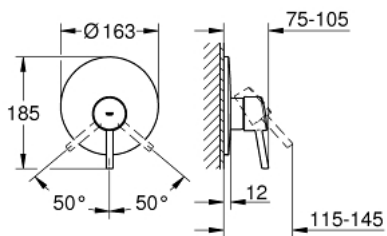

## 19 345 001 **CONCETTO SINGLE-LEVER SHOWER MIXER TRIM**

### PRODUCT DESCRIPTION

- set for final installation for
- 33 961 000, 33 962 000, 33 963 000, 33 964 000,  
33 965 000, 33 966 000, 35 501 000
- **without concealed body**
- metal lever
- **GROHE StarLight** chrome finish
- escutcheon- and shaft-sealing
- wall escutcheon
- covered fixing

### **SPARE PARTS**

- 1: Lever (Order-nr. 46723000)
- 2: Escutcheon (Order-nr. 46904000)
- 3: Shield for cross handle (Order-nr. 06874000)
- 4: Temperature limiter (Order-nr. 46375000)\*
- 5: Extension set (Order-nr. 46191000)\*
- 6: Extension set (Order-nr. 46343000)\*