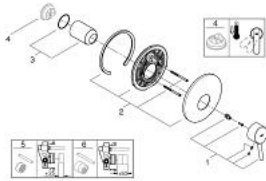

## 19 345 001 **CONCETTO SINGLE-LEVER SHOWER MIXER TRIM**

### PRODUCT DESCRIPTION

- set for final installation for
- 33 961 000, 33 962 000, 33 963 000, 33 964 000,  
33 965 000, 33 966 000, 35 501 000
- **without concealed body**
- metal lever
- **GROHE StarLight** chrome finish
- escutcheon- and shaft-sealing
- wall escutcheon
- covered fixing

### **SPARE PARTS**

- 1: Lever (Order-nr. 46723000)
- 2: Escutcheon (Order-nr. 46904000)
- 3: Shield for cross handle (Order-nr. 06874000)
- 4: Temperature limiter (Order-nr. 46375000)\*
- 5: Extension set (Order-nr. 46191000)\*
- 6: Extension set (Order-nr. 46343000)\*