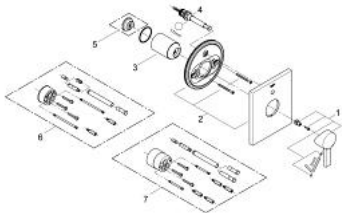

19 315 000 ALLURE SINGLE-LEVER BATH MIXER

PRODUCT DESCRIPTION

- set for final installation for
- 33 961 000, 33 963 000, 33 965 000, 35 501 000
- without concealed body
- **GROHE StarLight** chrome finish
- automatic diverter: bath/shower
- escutcheon- and shaft-sealing
- metal escutcheon
- covered coupling

19 315 000 ALLURE SINGLE-LEVER BATH MIXER

SPARE PARTS

- 1: Lever (Order-nr. 46609000)
- 2: Escutcheon (Order-nr. 46614000)
- 3: Cap (Order-nr. 09038000)
- 4: Diverter (Order-nr. 46737000)
- 5: Temperature limiter (Order-nr. 46375000)*
- 6: Extension set (Order-nr. 46191000)*
- 7: Extension set (Order-nr. 46343000)*