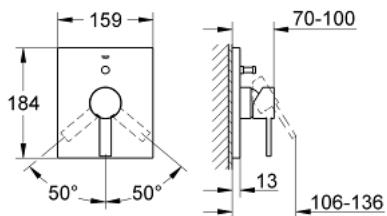

19 315 000 ALLURE SINGLE-LEVER BATH MIXER

PRODUCT DESCRIPTION

- set for final installation for
- 33 961 000, 33 963 000, 33 965 000, 35 501 000
- without concealed body
- **GROHE StarLight** chrome finish
- automatic diverter: bath/shower
- escutcheon- and shaft-sealing
- metal escutcheon
- covered coupling

19 315 000 ALLURE SINGLE-LEVER BATH MIXER

SPARE PARTS

- 1: Lever (Order-nr. 46609000)
- 2: Escutcheon (Order-nr. 46614000)
- 3: Cap (Order-nr. 09038000)
- 4: Diverter (Order-nr. 46737000)
- 5: Temperature limiter (Order-nr. 46375000)*
- 6: Extension set (Order-nr. 46191000)*
- 7: Extension set (Order-nr. 46343000)*