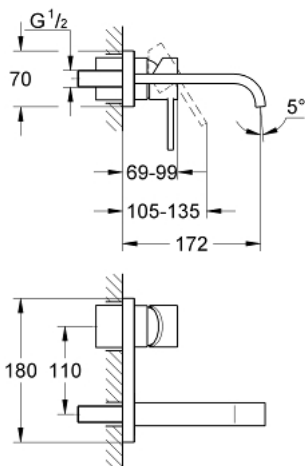

## 19 309 000 ALLURE 2-HOLE BASIN MIXER S-SIZE

### PRODUCT DESCRIPTION

- wall mounted
- **without concealed body**
- set for final installation for
- 33 769 000
- with metal plate
- **GROHE StarLight** chrome finish
- flow limiter 8 l/min.
- spout with mousseur
- centre distance 110 mm
- projection 172 mm

19 309 000 **ALLURE 2-HOLE BASIN MIXER**  
**S-SIZE**

**SPARE PARTS**

- 1: Lever (Order-nr. 46609000)
- 2: Shield for cross handle (Order-nr. 09038000)
- 3: Flow restrictor (Order-nr. 13220000)
- 4: Mousseur (Order-nr. 46324000)
- 5: Temperature limiter (Order-nr. 46375000)\*
- 6: Extension set (Order-nr. 46191000)\*