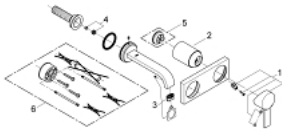

## 19 309 000 ALLURE 2-HOLE BASIN MIXER S-SIZE

### PRODUCT DESCRIPTION

- wall mounted
- **without concealed body**
- set for final installation for
- 33 769 000
- with metal plate
- **GROHE StarLight** chrome finish
- flow limiter 8 l/min.
- spout with mousseur
- centre distance 110 mm
- projection 172 mm

19 309 000 **ALLURE 2-HOLE BASIN MIXER**  
**S-SIZE**

**SPARE PARTS**

- 1: Lever (Order-nr. 46609000)
- 2: Shield for cross handle (Order-nr. 09038000)
- 3: Flow restrictor (Order-nr. 13220000)
- 4: Mousseur (Order-nr. 46324000)
- 5: Temperature limiter (Order-nr. 46375000)\*
- 6: Extension set (Order-nr. 46191000)\*