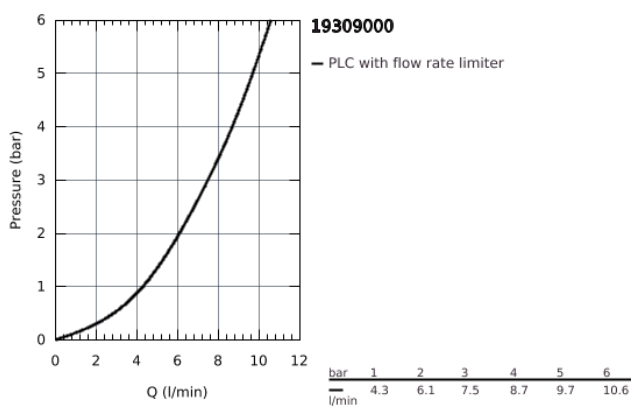

## 19 309 000 ALLURE 2-HOLE BASIN MIXER S-SIZE

### PRODUCT DESCRIPTION

- wall mounted
- **without concealed body**
- set for final installation for
- 33 769 000
- with metal plate
- **GROHE StarLight** chrome finish
- flow limiter 8 l/min.
- spout with mousseur
- centre distance 110 mm
- projection 172 mm

19 309 000 **ALLURE 2-HOLE BASIN MIXER**  
**S-SIZE**

**SPARE PARTS**

- 1: Lever (Order-nr. 46609000)
- 2: Shield for cross handle (Order-nr. 09038000)
- 3: Flow restrictor (Order-nr. 13220000)
- 4: Mousseur (Order-nr. 46324000)
- 5: Temperature limiter (Order-nr. 46375000)\*
- 6: Extension set (Order-nr. 46191000)\*