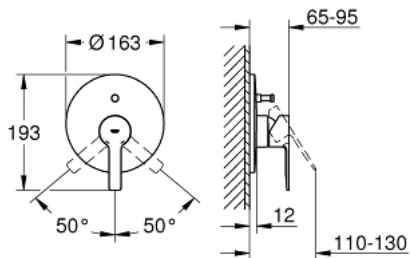

19 297 001 LINEARE SINGLE-LEVER BATH/SHOWER MIXER

PRODUCT DESCRIPTION

- set for final installation for
- 33 961 000, 33 963 000, 33 965 000, 35 501 000
- without concealed body
- metal lever
- **GROHE StarLight** chrome finish
- automatic diverter: bath/shower
- escutcheon- and shaft-sealing
- metal escutcheon
- covered fixing
- min. recommended pressure 1.0 bar

19 297 001 LINEARE SINGLE-LEVER BATH/SHOWER MIXER

SPARE PARTS

- 1: Lever (Order-nr. 46988000)
- 2: Escutcheon (Order-nr. 46905000)
- 3: Shield (Order-nr. 09038000)
- 4: Diverter (Order-nr. 46737000)
- 5: Temperature limiter (Order-nr. 46375000)*
- 6: Extension set (Order-nr. 46191000)*
- 7: Extension set (Order-nr. 46343000)*