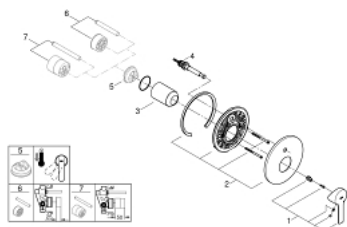

19 297 001 LINEARE SINGLE-LEVER BATH/SHOWER MIXER

PRODUCT DESCRIPTION

- set for final installation for
- 33 961 000, 33 963 000, 33 965 000, 35 501 000
- without concealed body
- metal lever
- **GROHE StarLight** chrome finish
- automatic diverter: bath/shower
- escutcheon- and shaft-sealing
- metal escutcheon
- covered fixing
- min. recommended pressure 1.0 bar

19 297 001 LINEARE SINGLE-LEVER BATH/SHOWER MIXER

SPARE PARTS

- 1: Lever (Order-nr. 46988000)
- 2: Escutcheon (Order-nr. 46905000)
- 3: Shield (Order-nr. 09038000)
- 4: Diverter (Order-nr. 46737000)
- 5: Temperature limiter (Order-nr. 46375000)*
- 6: Extension set (Order-nr. 46191000)*
- 7: Extension set (Order-nr. 46343000)*