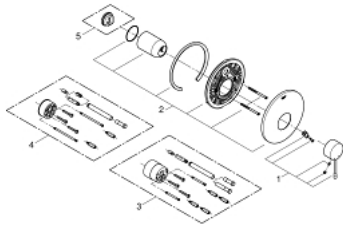

## 19 286 001 ESSENCE SINGLE-LEVER SHOWER MIXER TRIM

### PRODUCT DESCRIPTION

- set for final installation for
- **without concealed body**
- metal lever
- **GROHE StarLight** chrome finish
- escutcheon- and shaft-sealing
- metal escutcheon
- covered fixing

### SPARE PARTS

1: Lever (Order-nr. 46915000)

2: Escutcheon (Order-nr. 46904000)

3: Extension set (Order-nr. 46343000)\*

4: Extension set (Order-nr. 46191000)\*

5: Temperature limiter (Order-nr. 46308000)\*