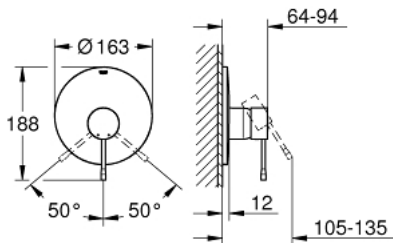

## 19 286 001 ESSENCE SINGLE-LEVER SHOWER MIXER TRIM

### PRODUCT DESCRIPTION

- set for final installation for
- **without concealed body**
- metal lever
- **GROHE StarLight** chrome finish
- escutcheon- and shaft-sealing
- metal escutcheon
- covered fixing

### SPARE PARTS

1: Lever (Order-nr. 46915000)

2: Escutcheon (Order-nr. 46904000)

3: Extension set (Order-nr. 46343000)\*

4: Extension set (Order-nr. 46191000)\*

5: Temperature limiter (Order-nr. 46308000)\*