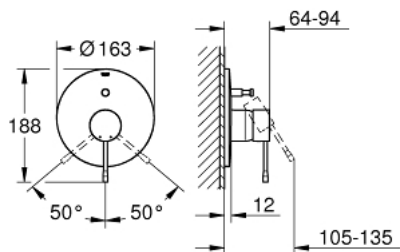

19 285 001 ESSENCE SINGLE-LEVER BATH/SHOWER MIXER TRIM

PRODUCT DESCRIPTION

- set for final installation for
- 33 961 000, 33 963 000, 33 965 000
- **without concealed body**
- metal lever
- **GROHE StarLight** chrome finish
- automatic diverter: bath/shower
- escutcheon- and shaft-sealing
- metal escutcheon
- covered fixing

19 285 001 ESSENCE SINGLE-LEVER BATH/SHOWER MIXER TRIM

SPARE PARTS

- 1: Lever (Order-nr. 46915000)
- 2: Escutcheon (Order-nr. 46905000)
- 3: Diverter (Order-nr. 46737000)
- 4: Extension set (Order-nr. 46343000)*
- 5: Extension set (Order-nr. 46191000)*
- 6: Temperature limiter (Order-nr. 46308000)*