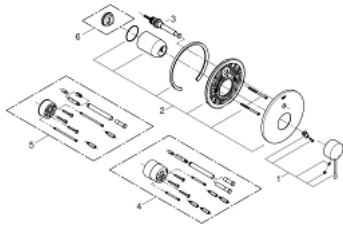

19 285 001 ESSENCE SINGLE-LEVER BATH/SHOWER MIXER TRIM

PRODUCT DESCRIPTION

- set for final installation for
- 33 961 000, 33 963 000, 33 965 000
- **without concealed body**
- metal lever
- **GROHE StarLight** chrome finish
- automatic diverter: bath/shower
- escutcheon- and shaft-sealing
- metal escutcheon
- covered fixing

19 285 001 ESSENCE SINGLE-LEVER BATH/SHOWER MIXER TRIM

SPARE PARTS

- 1: Lever (Order-nr. 46915000)
- 2: Escutcheon (Order-nr. 46905000)
- 3: Diverter (Order-nr. 46737000)
- 4: Extension set (Order-nr. 46343000)*
- 5: Extension set (Order-nr. 46191000)*
- 6: Temperature limiter (Order-nr. 46308000)*