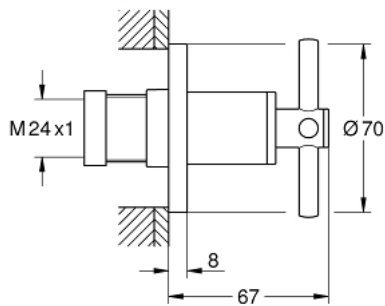

19 069 003 GROHE ATRIO CONCEALED STOP-VALVE TRIM

PRODUCT DESCRIPTION

- for concealed valve 35 028 000 or 29 032 000
- **GROHE StarLight** chrome finish
- installation depth adjustable
- 20-80 mm
- escutcheon with screwable wall sealing
- with cross handle

19 069 003 GROHE ATRIO CONCEALED STOP-VALVE TRIM

SPARE PARTS

1: Extension (Order-nr. 45988000)

2: Cross handles (Order-nr. 18026003)