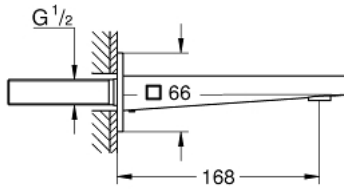

### PRODUCT DESCRIPTION

- wall mounted
- **GROHE StarLight** chrome finish
- laminar mousseur
- male thread 1/2"
- projection 168 mm

### SPARE PARTS

1: Flow restrictor (Order-nr. 48009000)