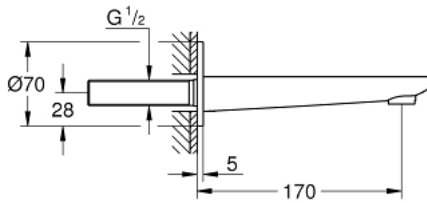

## 13 383 001 LINEARE BATH SPOUT

### PRODUCT DESCRIPTION

- wall mounted
- **GROHE StarLight** chrome finish
- mousseur
- male thread 1/2"
- projection 170 mm

### SPARE PARTS

1: Flow restrictor (Order-nr. 13952000)