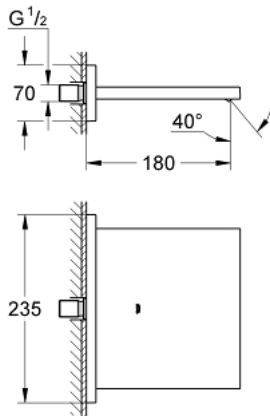

13 317 000 ALLURE CASCADE SPOUT FOR BATH AND SHOWER

PRODUCT DESCRIPTION

- wall mounted
- **GROHE StarLight** chrome finish
- projection 180 mm

13 317 000 ALLURE CASCADE SPOUT FOR BATH AND SHOWER

SPARE PARTS

1: Strainer (Order-nr. 0676800M)